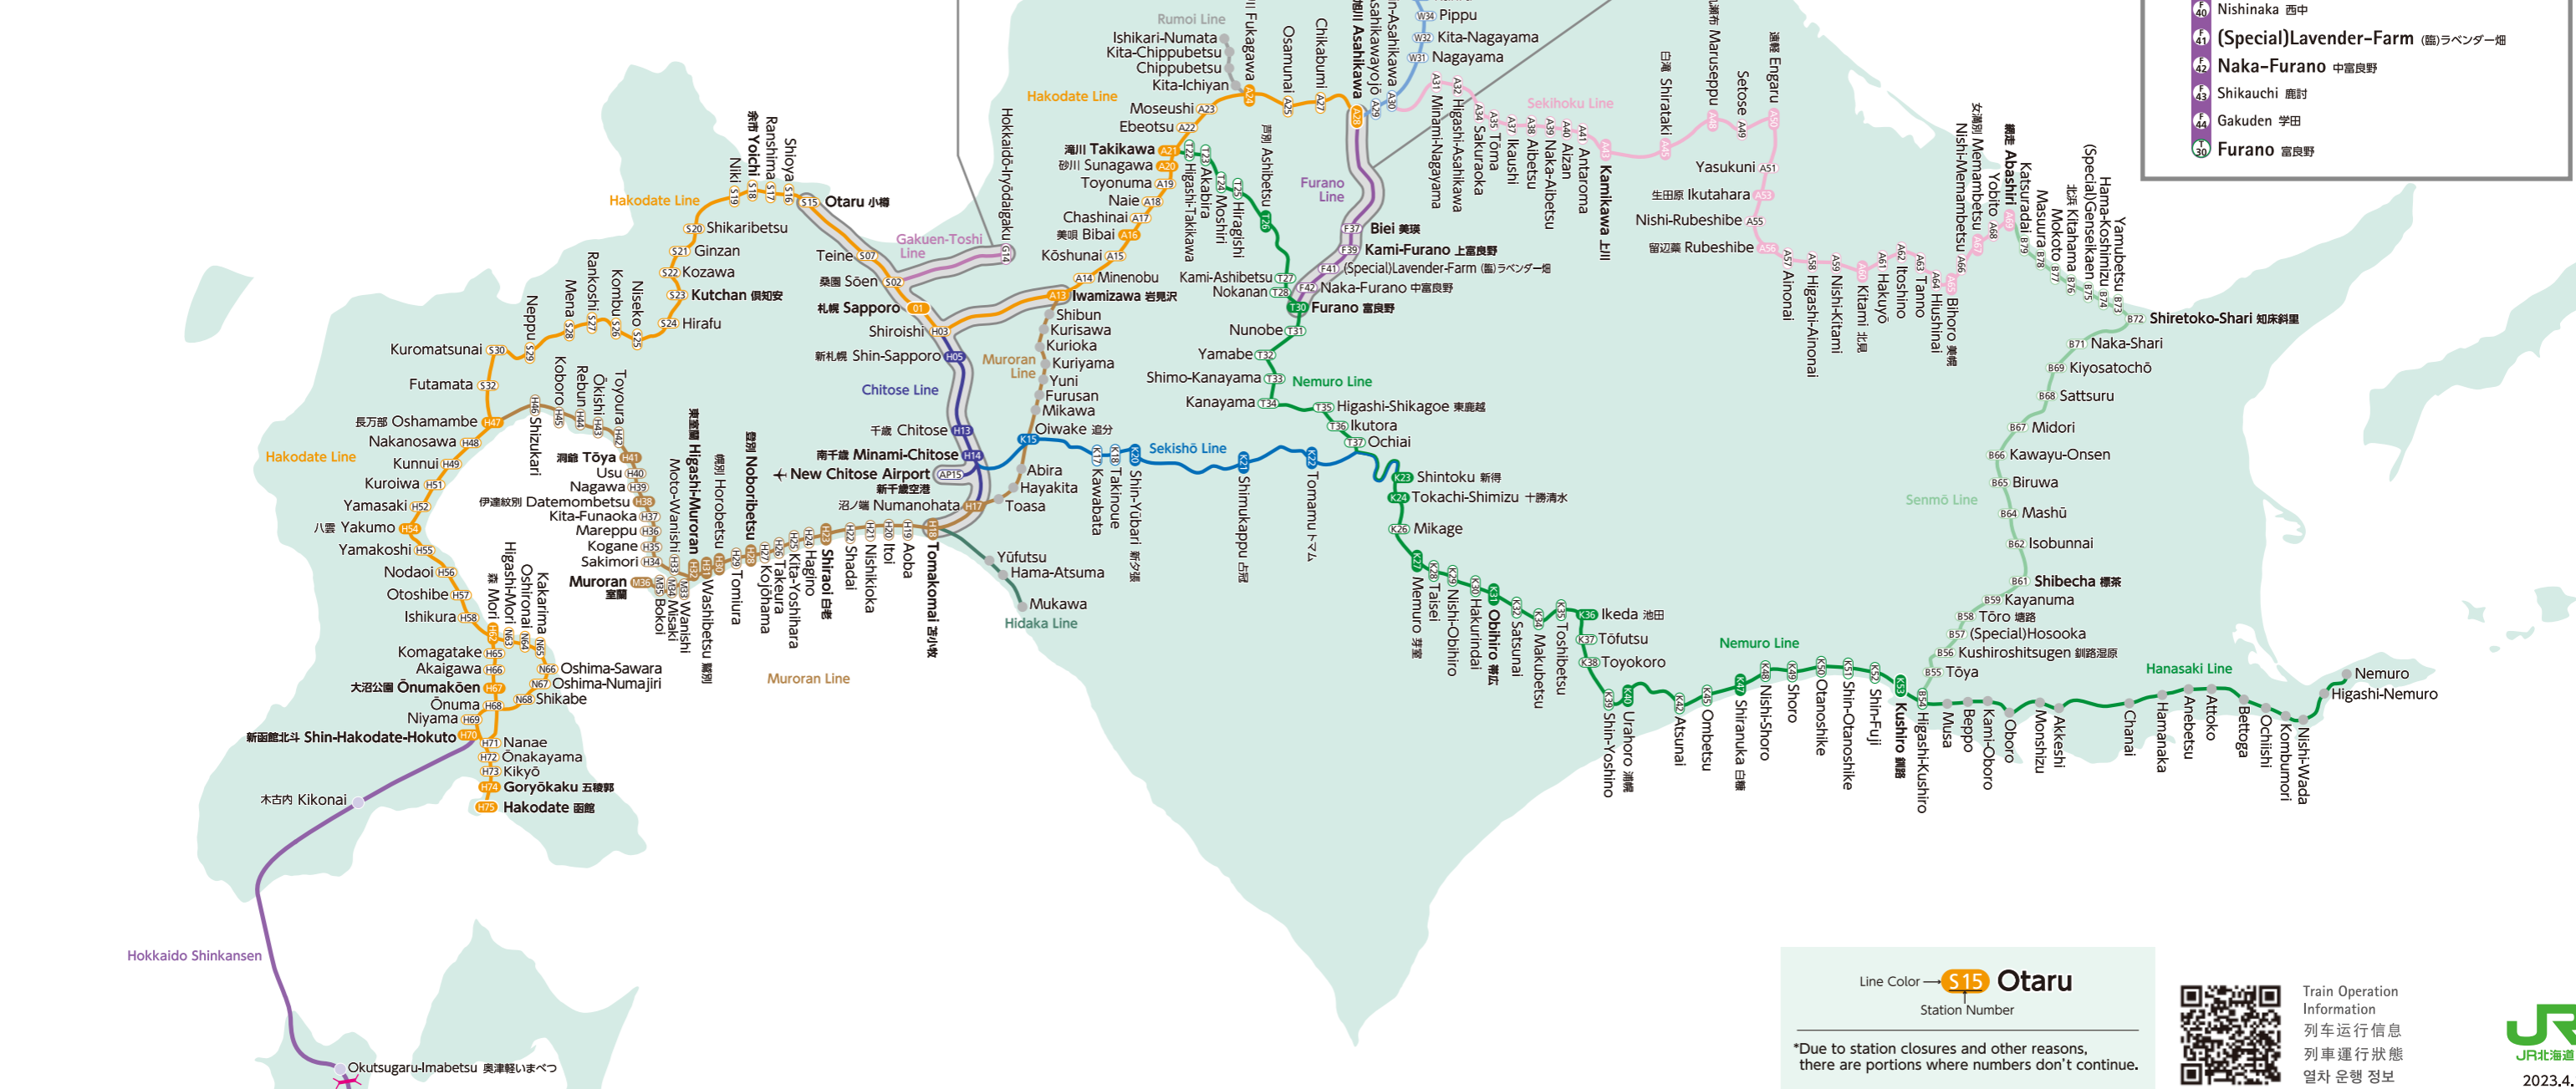

IC card usable area

# JR Hokkaido Route Map

- Furano Line**
- 28 Asahikawa 旭川
  - 29 Kaguraoka 神楽岡
  - 30 Midorigaoka 緑が丘
  - 31 Nishi-Goryō 西御料
  - 32 Nishi-Mizuho 西瑞穂
  - 33 Nishi-Kagura 西神楽
  - 34 Nishi-Seiwa 西聖和
  - 35 Chiyogaoka 千代ヶ岡
  - 36 Kita-Biei 北美瑛
  - 37 Biei 美瑛
  - 38 Bibaushi 美馬牛
  - 39 Kami-Furano 上富良野
  - 40 Nishinaka 西中
  - 41 (Special)Lavender-Farm (蘭)ラベンダー畑
  - 42 Naka-Furano 中富良野
  - 43 Shikauchi 鹿討
  - 44 Gakuden 学田
  - 30 Furano 富良野

Line Color → **S15 Otaru**  
 Station Number

\*Due to station closures and other reasons, there are portions where numbers don't continue.

Train Operation Information  
 列车运行信息  
 列車運行状態  
 열차 운행 정보

**JR**  
 JR北海道  
 2023.4.1