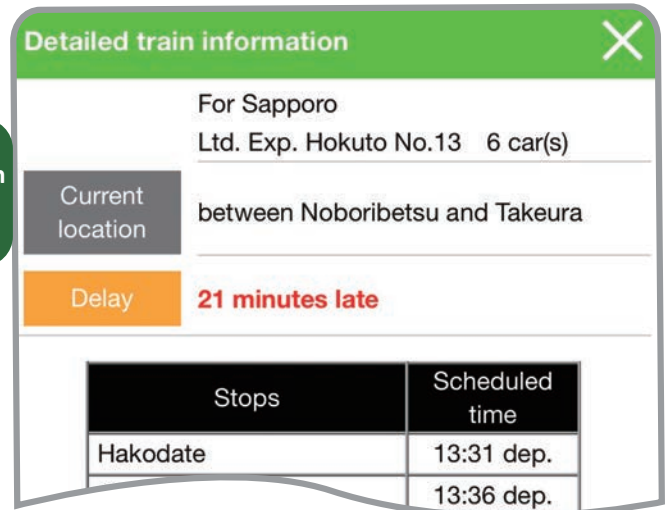

Press this icon to see an explanation of how to read the information.

For example:

- LE Limited express train
- SR Special rapid train
- SR Special rapid train (Operated as local train in some sections)
- RP Rapid train
- RP Rapid train (Operated as local train in some sections)
- SM Semi-Rapid train
- LC Local train
- HL Home Liner
- TP Temporary train
- Hokkaido Shinkansen

You can check detailed information for trains currently in operation.

How to check train locations

1 Search from current location

If location services are available on your mobile phone, nearby stations will be displayed automatically.