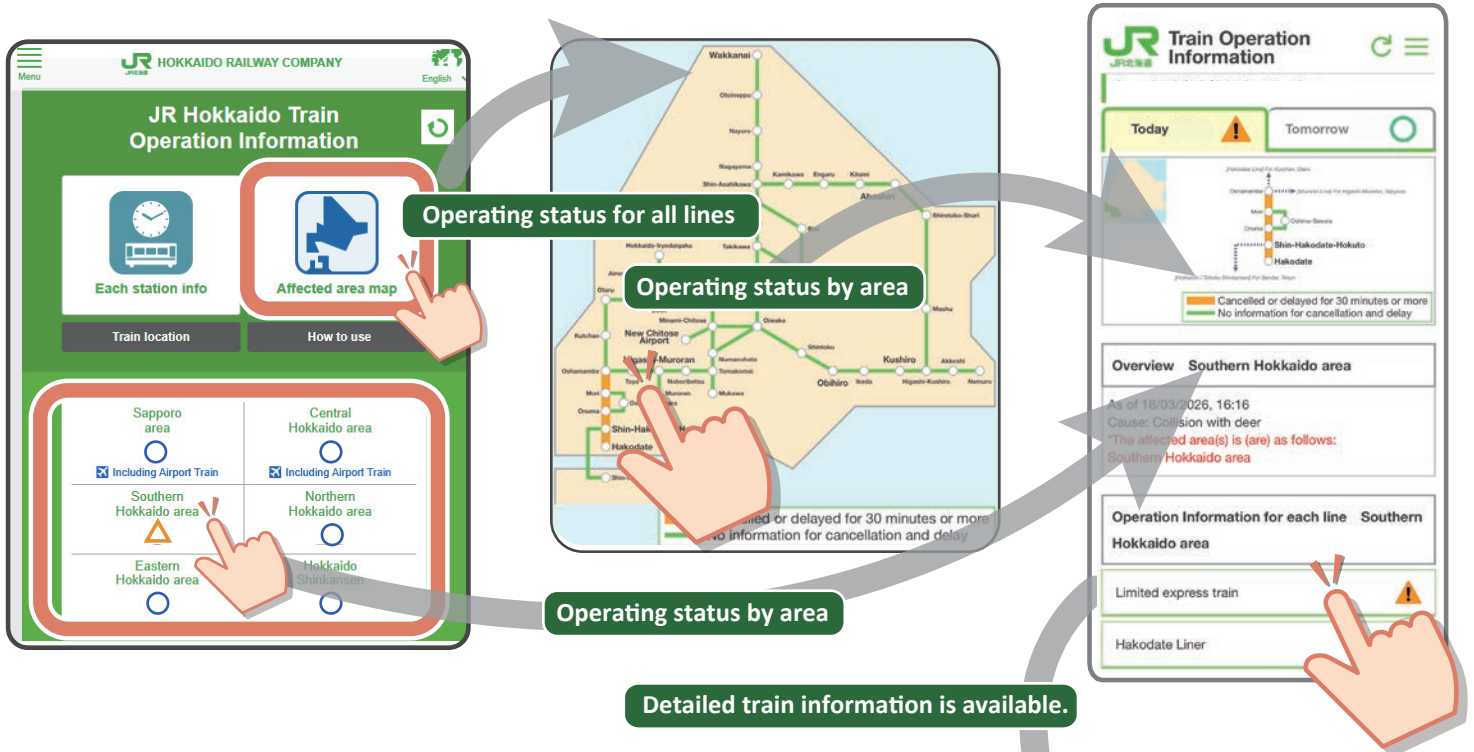

Affected Area Map (5:00-24:00)

You can check information such as train cancellations and delays by direction.

Train cancellations and delays of 30 minutes or more are shown.

Area information		
Sapporo area	Hakodate Line	Otaru - Sapporo - Iwamizawa
	Chitose Line	Sapporo - New Chitose Airport/Tomakomai
	Gakuen-Toshi Line	Sapporo - Hokkaido-Iryodaigaku
Central Hokkaido area	Hakodate Line	Oshamambe - Otaru - Sapporo - Iwamizawa - Asahikawa
	Chitose Line	Sapporo - New Chitose Airport/Tomakomai
	Gakuen-Toshi Line	Sapporo - Hokkaido-Iryodaigaku
	Muroran Line	Oshamambe - Tomakomai - Iwamizawa, Higashi-Muroran - Muroran
	Hidaka Line	Tomakomai - Mukawa
Southern Hokkaido area	Hakodate Line	Hakodate - Oshamambe (including Onuma - Oshima-Sawara - Mori)
Northern Hokkaido area	Soya Line	Asahikawa - Wakkanai
	Sekihoku Line	Asahikawa - Abashiri
	Furano Line	Asahikawa - Biei - Furano
Eastern Hokkaido area	Sekisho Line	Minami-Chitose - Shintoku
	Nemuro Line	Takikawa - Furano, Shintoku - Kushiro
	Hanasaki Line	Kushiro - Nemuro
	Senmo Line	Kushiro - Abashiri
Hokkaido Shinkansen		Shin-Hakodate-Hokuto - Okutsugaru-Imabetsu

On the affected area map, delays of less than 30 minutes are not displayed.

*Information is updated regularly; however, it may differ from the actual train operating status.