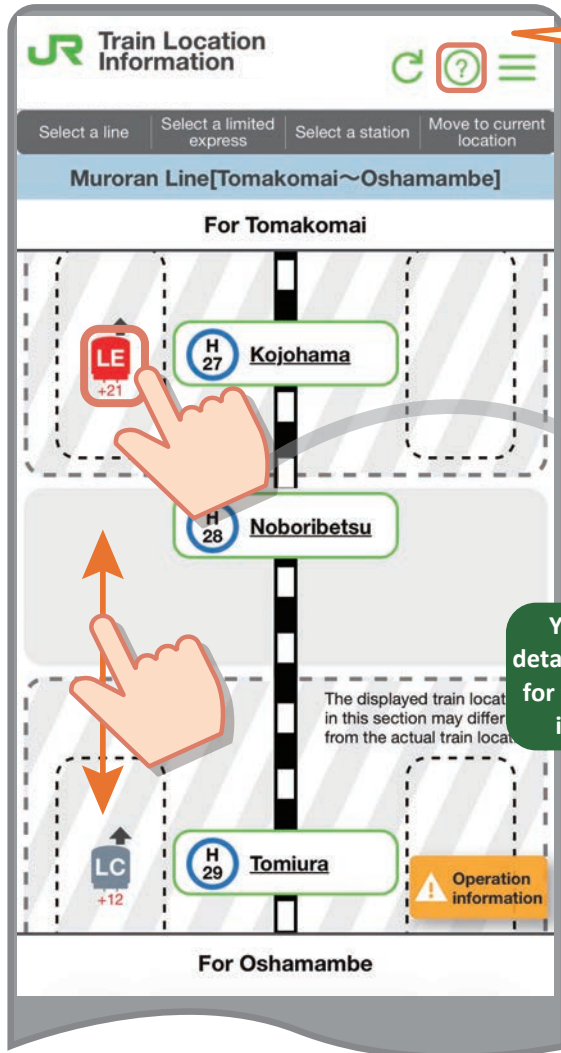

On the affected area map, delays of less than 30 minutes are not displayed.

\*Information is updated regularly; however, it may differ from the actual train operating status.

# Train Location Information (5:00-25:00)

You can check information such as train cancellations and delays for each train.

Delays of 1 minute or more and partial train cancellations are shown.

Press this icon to see an explanation of how to read the information.