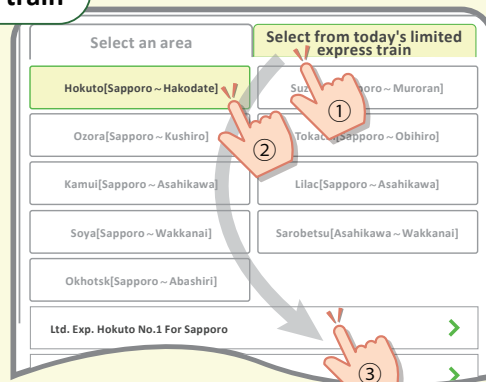

2 Search by areas / today's limited express train

*Information is updated regularly; however, it may differ from the actual train operating status.