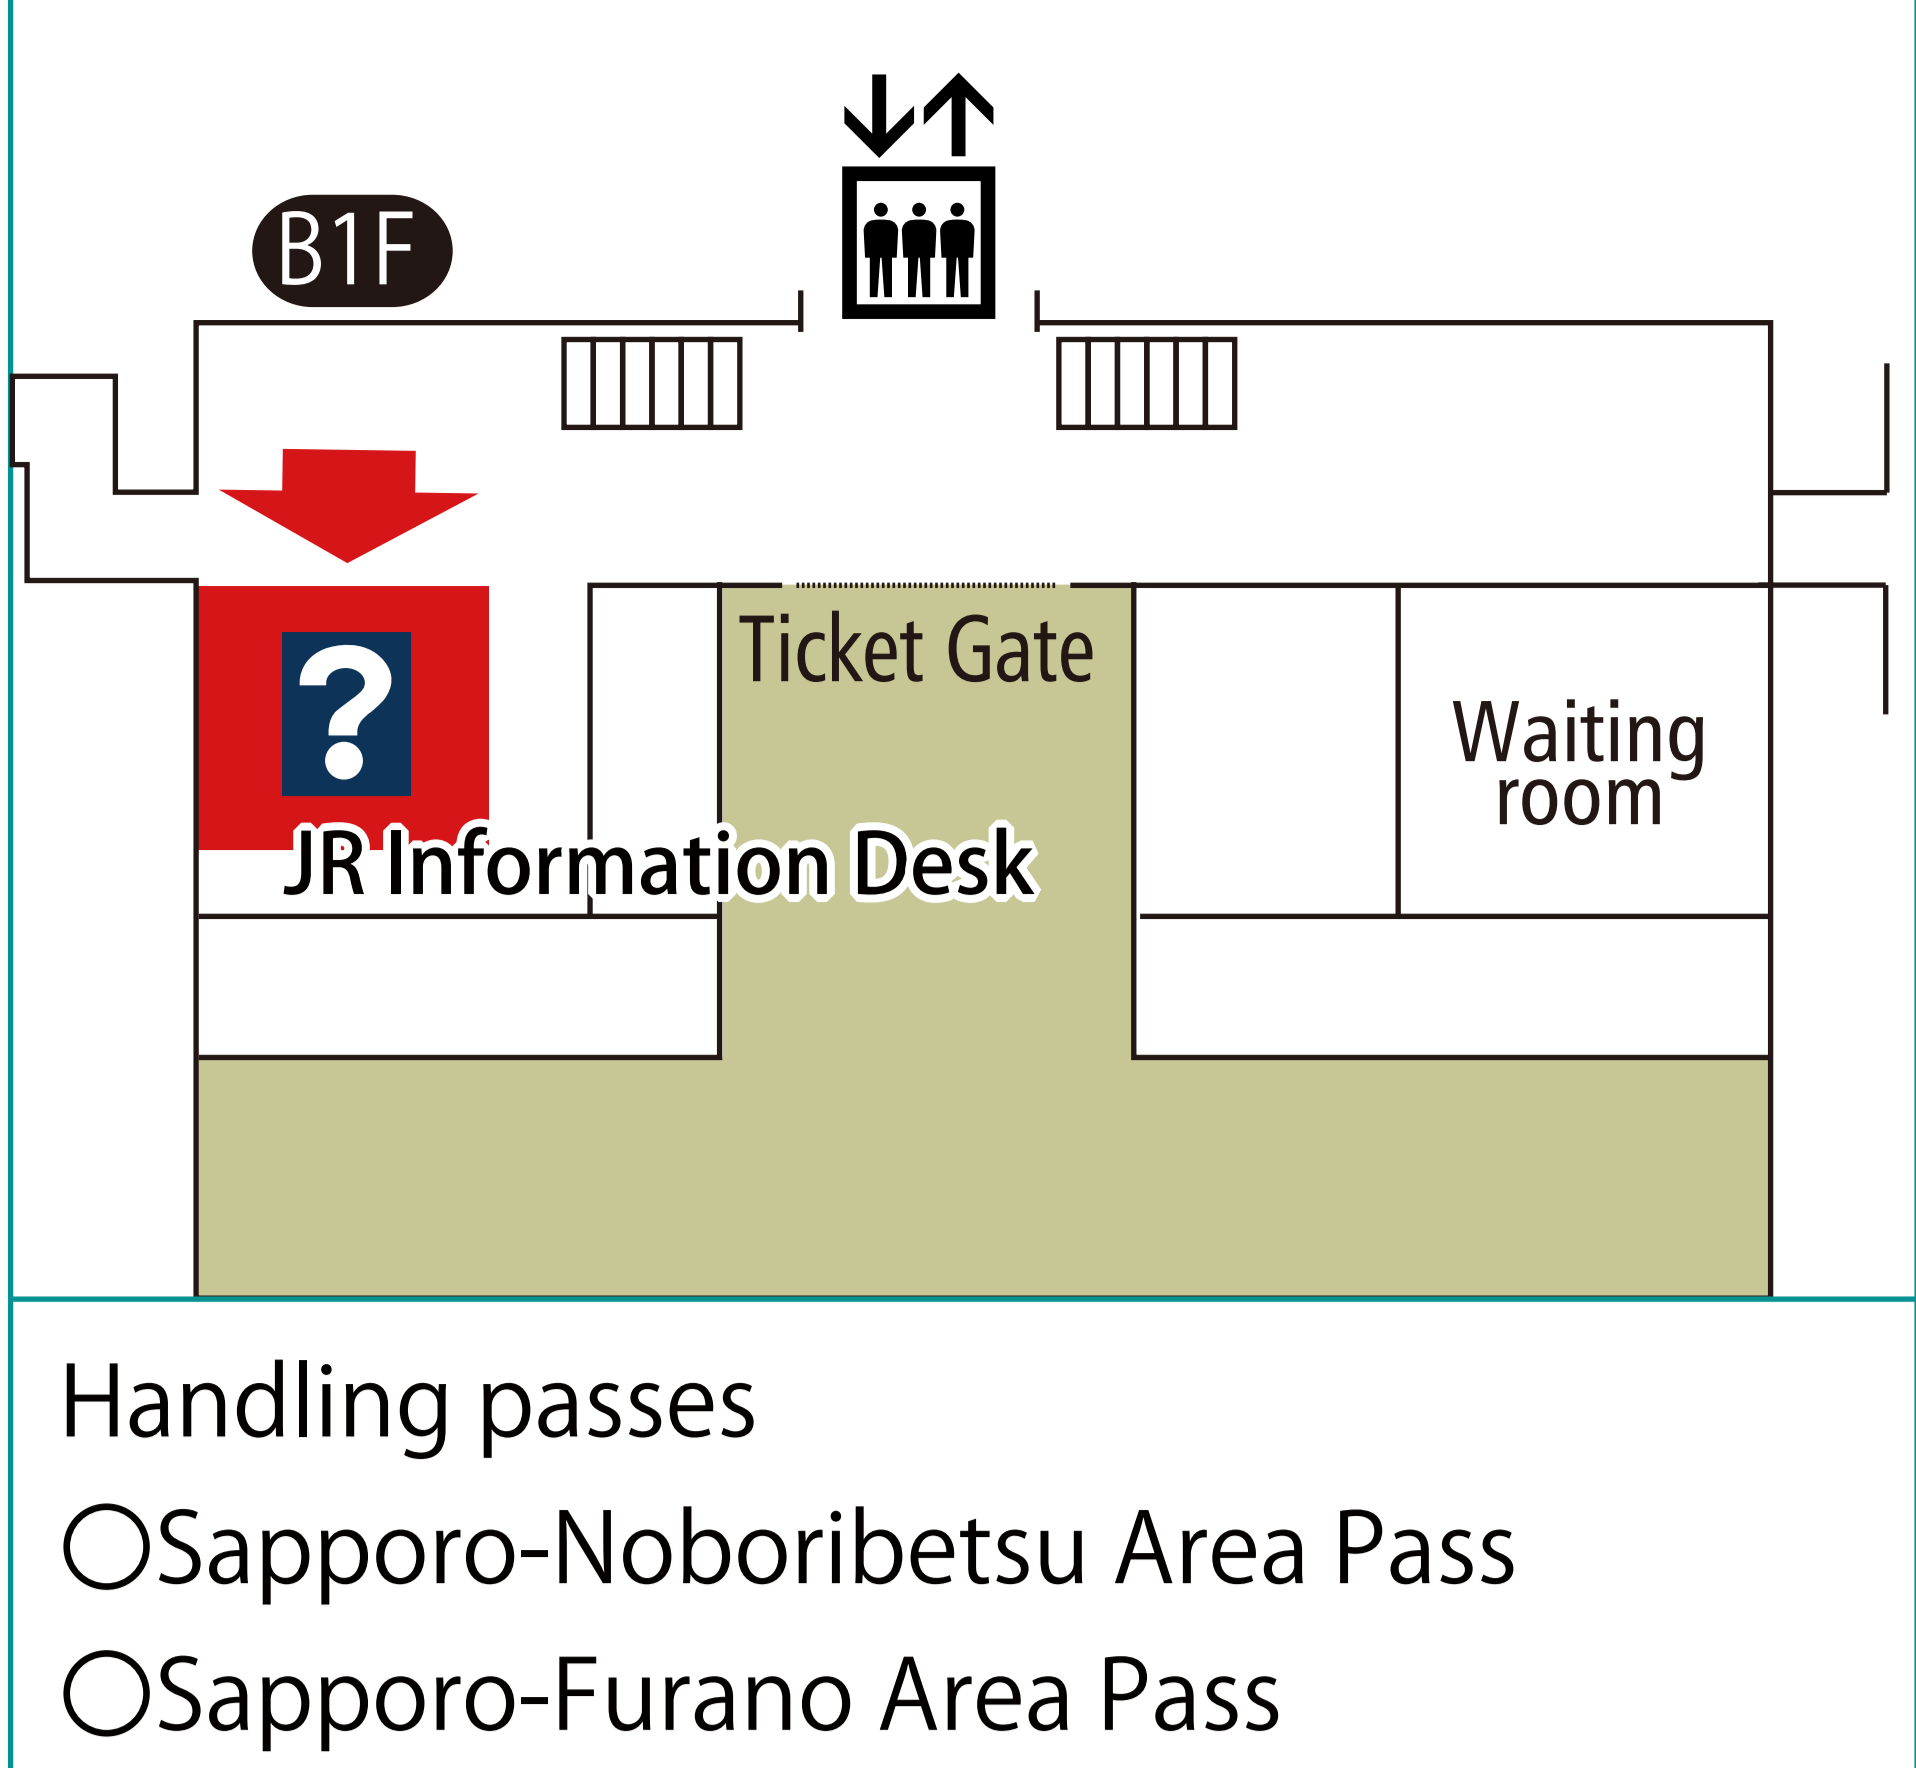

Exchange/purchase counters for Rail Pass

New Chitose Airport Station

Handling passes

- Sapporo-Noboribetsu Area Pass
- Sapporo-Furano Area Pass
- Hokkaido Rail Pass
- JR East-South Hokkaido Rail Pass
- JR Tohoku-South Hokkaido Rail Pass
- Japan Rail Pass

Sapporo Station

Handling passes

- Sapporo-Noboribetsu Area Pass
- Sapporo-Furano Area Pass
- Hokkaido Rail Pass
- JR East-South Hokkaido Rail Pass
- JR Tohoku-South Hokkaido Rail Pass
- Japan Rail Pass

Noboribetsu Station

Handling passes

- Sapporo-Noboribetsu Area Pass
- Hokkaido Rail Pass
- JR East-South Hokkaido Rail Pass
- JR Tohoku-South Hokkaido Rail Pass

Asahikawa Station

Handling passes

- Sapporo-Furano Area Pass
- Hokkaido Rail Pass
- Japan Rail Pass

Obihiro Station

Handling passes

- Hokkaido Rail Pass
- Japan Rail Pass

Kushiro Station

Handling passes

- Hokkaido Rail Pass
- Japan Rail Pass

Abashiri Station

Handling passes