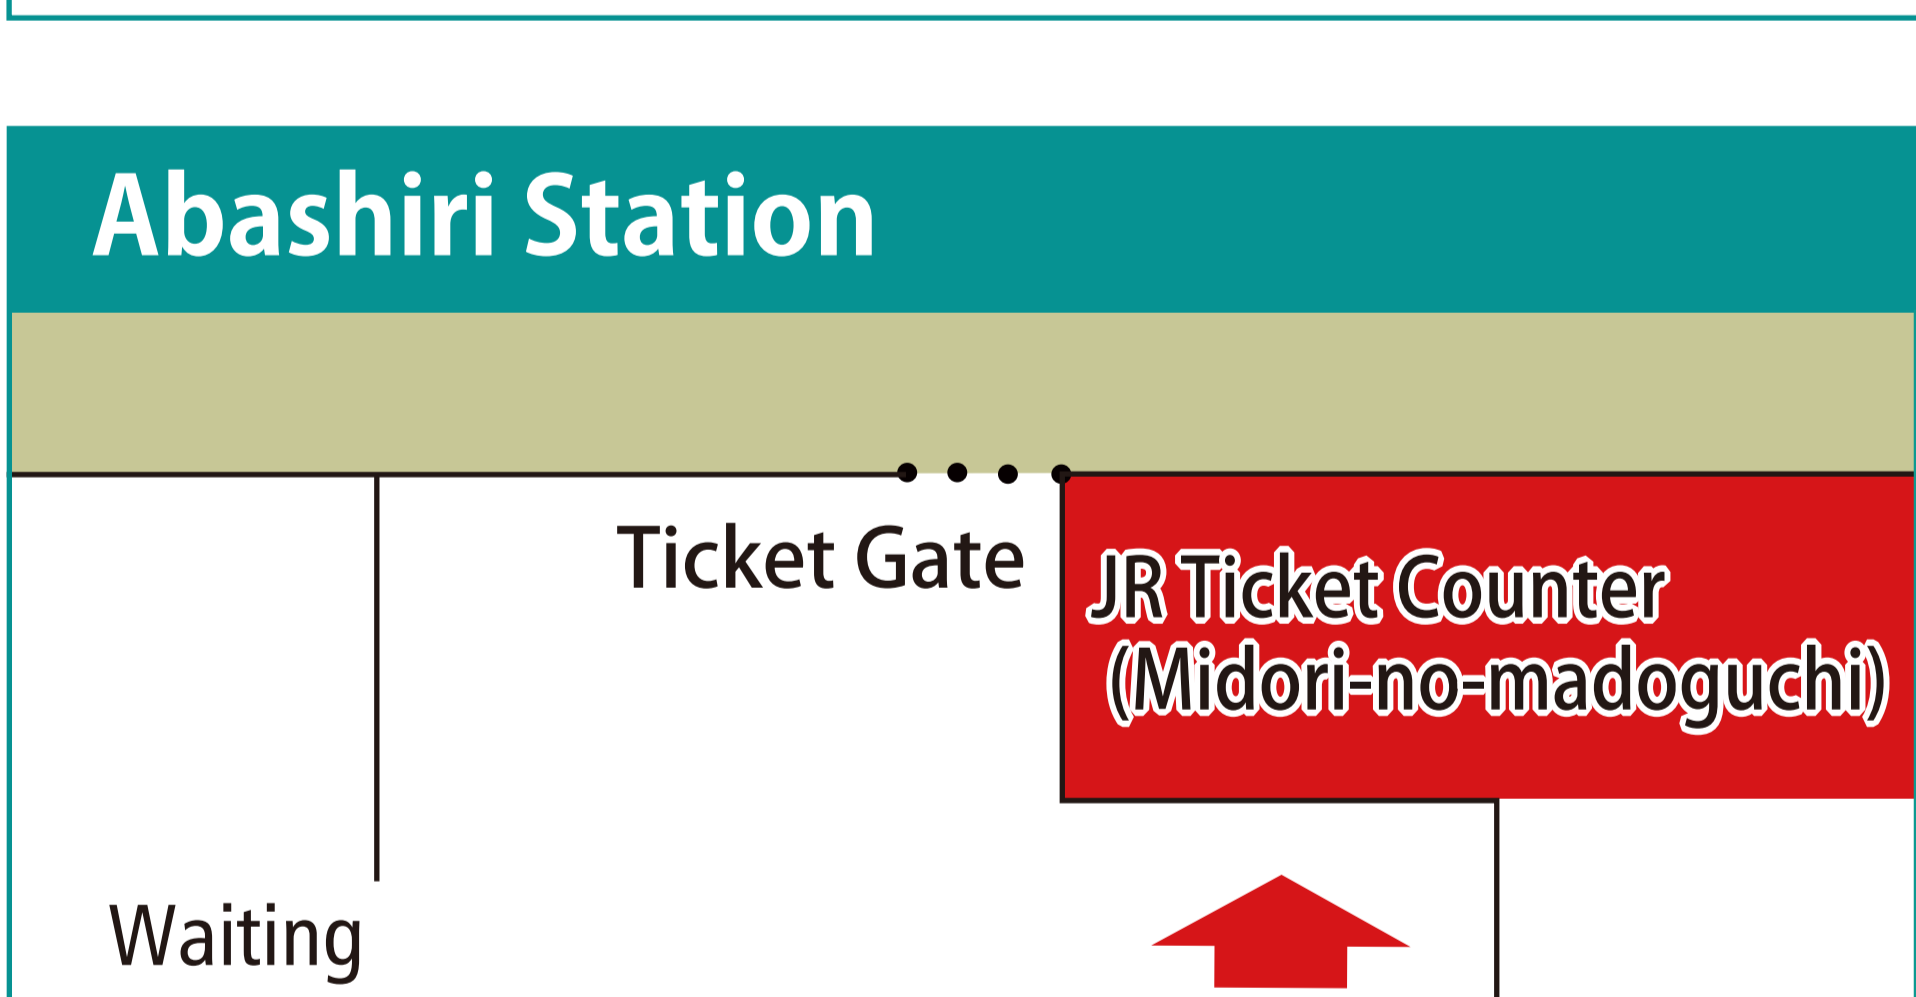

Kushiro Station

Handling passes

- ○Hokkaido Rail Pass
- ○Japan Rail Pass