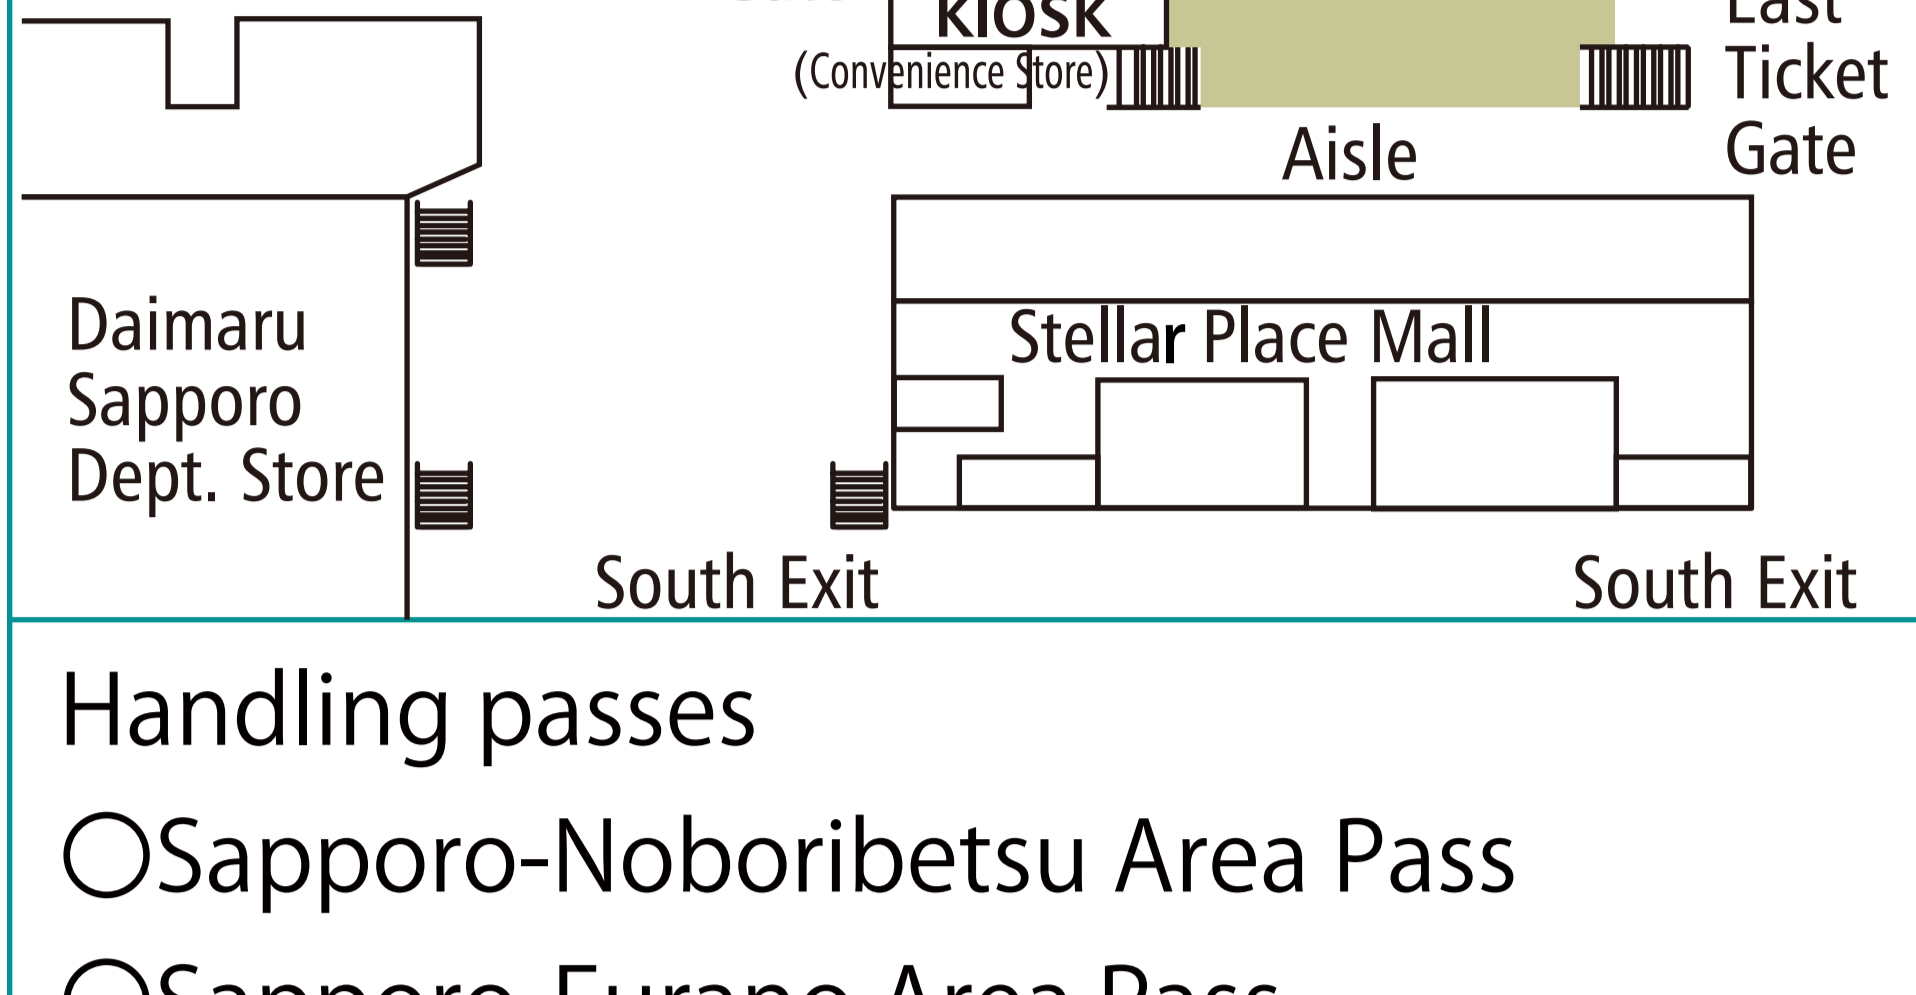

Exchange/purchase counters for Rail Pass

New Chitose Airport Station

Handling passes

- Sapporo-Noboribetsu Area Pass
- Sapporo-Furano Area Pass
- Hokkaido Rail Pass
- JR East-South Hokkaido Rail Pass
- JR Tohoku-South Hokkaido Rail Pass
- Japan Rail Pass

Sapporo Station

Handling passes

- Sapporo-Noboribetsu Area Pass
- Sapporo-Furano Area Pass
- Hokkaido Rail Pass
- JR East-South Hokkaido Rail Pass
- JR Tohoku-South Hokkaido Rail Pass
- Japan Rail Pass

Noboribetsu Station

Handling passes

- Sapporo-Noboribetsu Area Pass
- Hokkaido Rail Pass
- JR East-South Hokkaido Rail Pass
- JR Tohoku-South Hokkaido Rail Pass

Asahikawa Station

Handling passes

- Sapporo-Furano Area Pass
- Hokkaido Rail Pass
- Japan Rail Pass

Obihiro Station

Handling passes

- Hokkaido Rail Pass
- Japan Rail Pass

Kushiro Station

Handling passes

- Hokkaido Rail Pass
- Japan Rail Pass

Abashiri Station

Handling passes