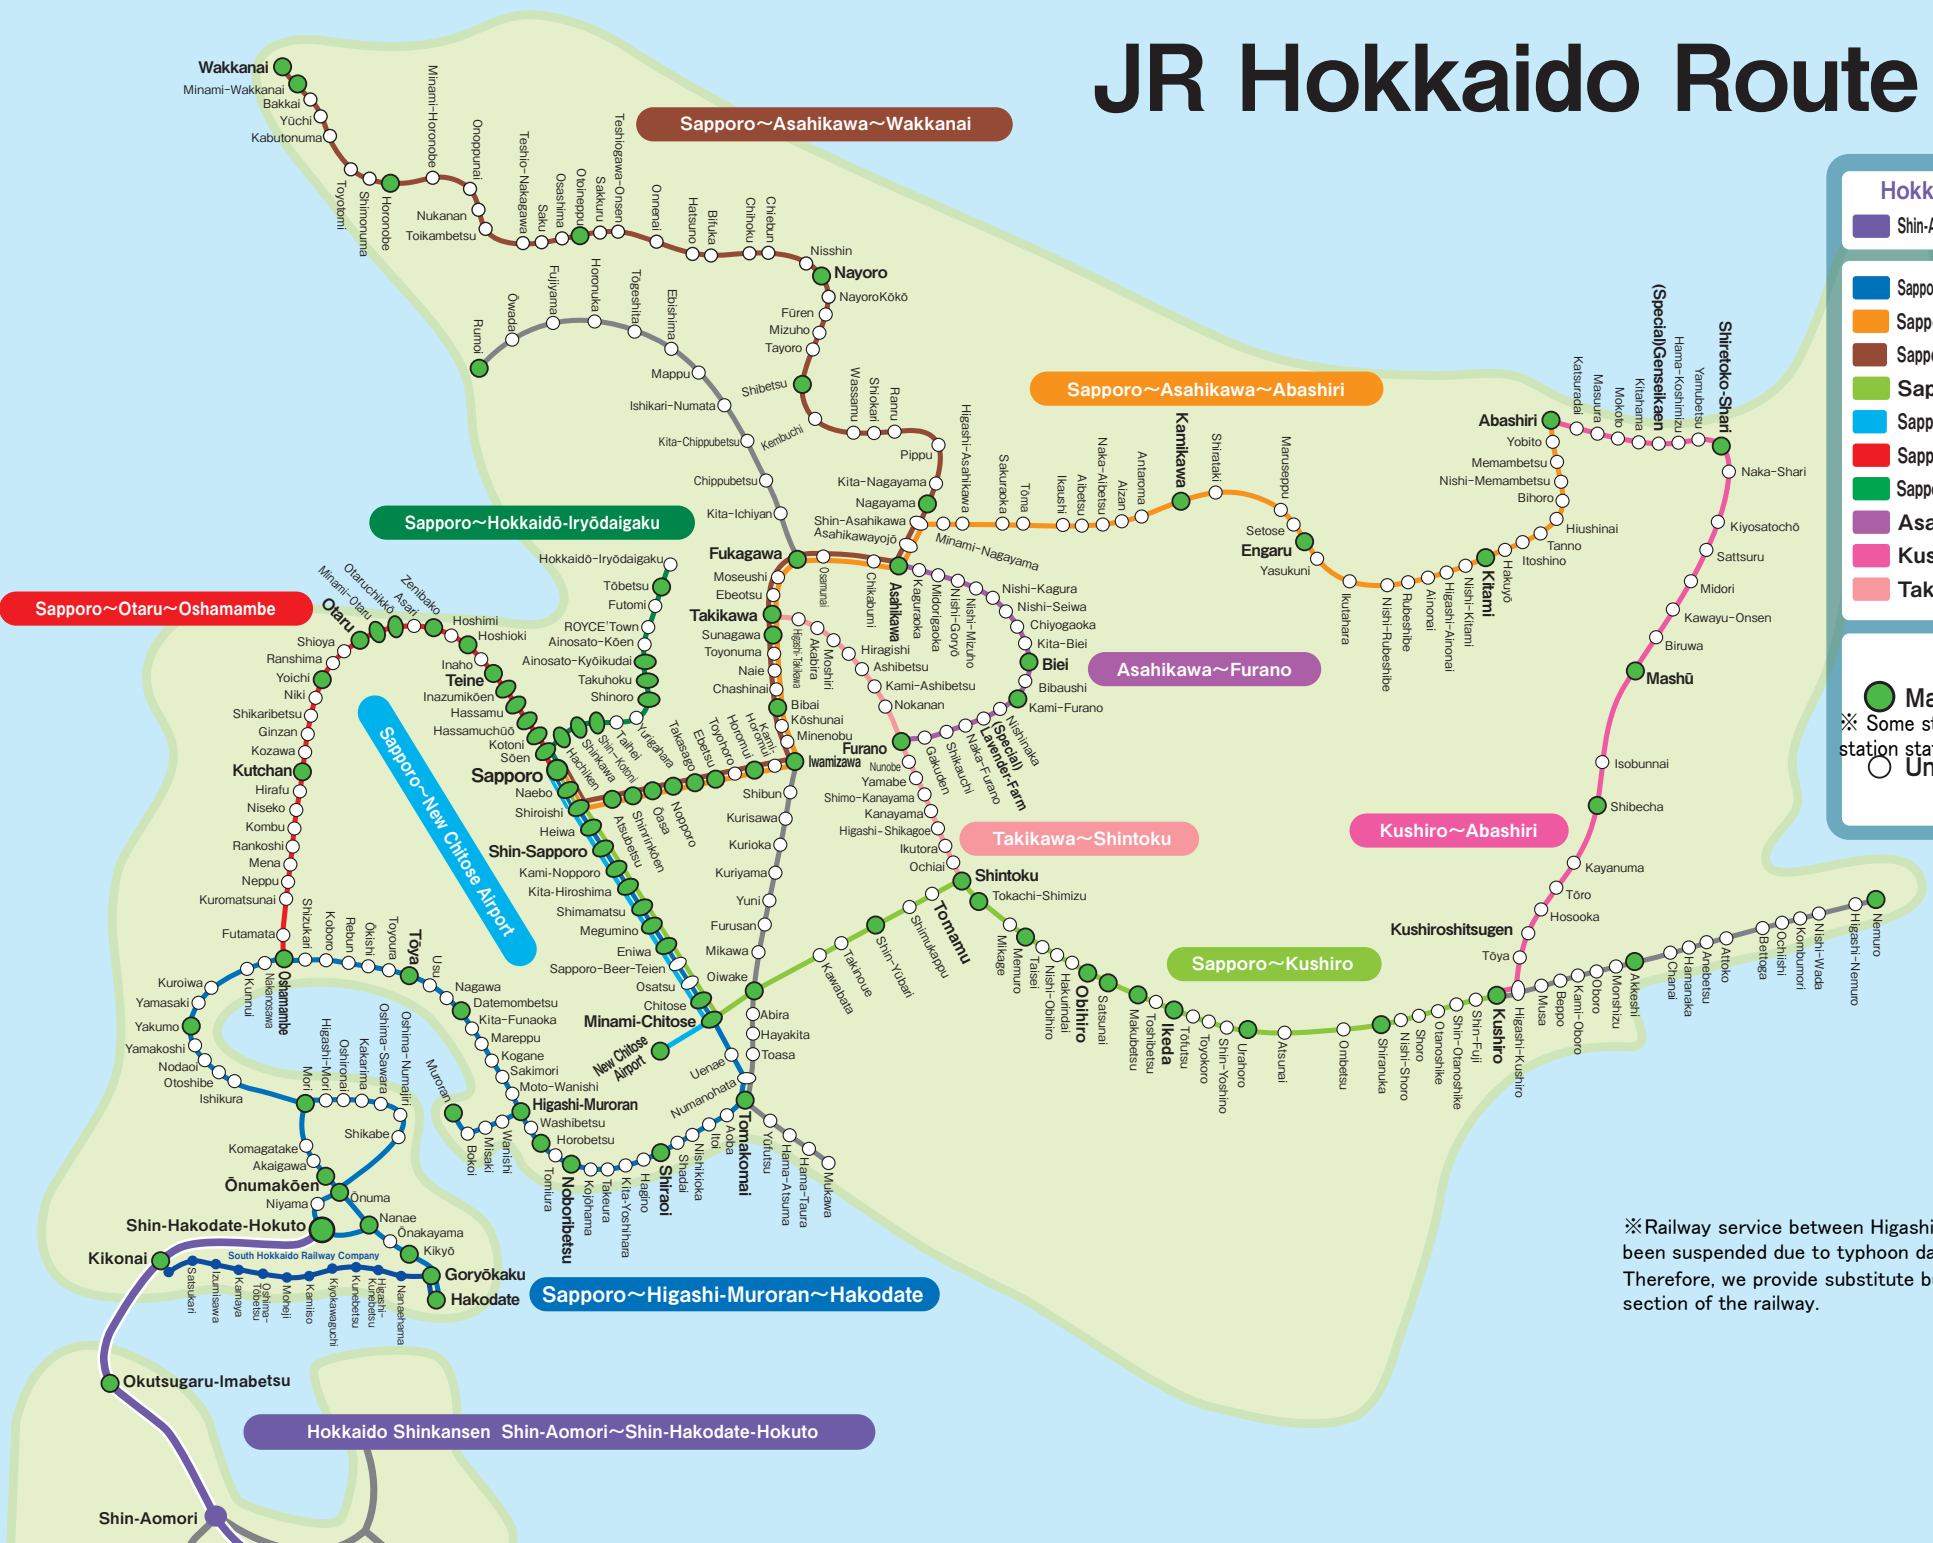

# JR Hokkaido Route Map

**Hokkaido Shinkansen**

- Shin-Aomori~Shin-Hakodate-Hokuto

**Other Routes**

- Sapporo~Higashi-Muran~Hakodate
- Sapporo~Asahikawa~Abashiri
- Sapporo~Asahikawa~Wakkanai
- Sapporo~Kushiro
- Sapporo~New Chitose Airport
- Sapporo~Otaru~Oshamambe
- Sapporo~Hokkaido-Iryodaigaku
- Asahikawa~Furano
- Kushiro~Abashiri
- Takikawa~Shintoku

**Station Legend**

- Manned station
- ⊗ Some stations have times when station staff members are absent
- Unmanned station

※Railway service between Higashi-shikagoe and Shintoku has been suspended due to typhoon damage. Therefore, we provide substitute bus transportation for this section of the railway.