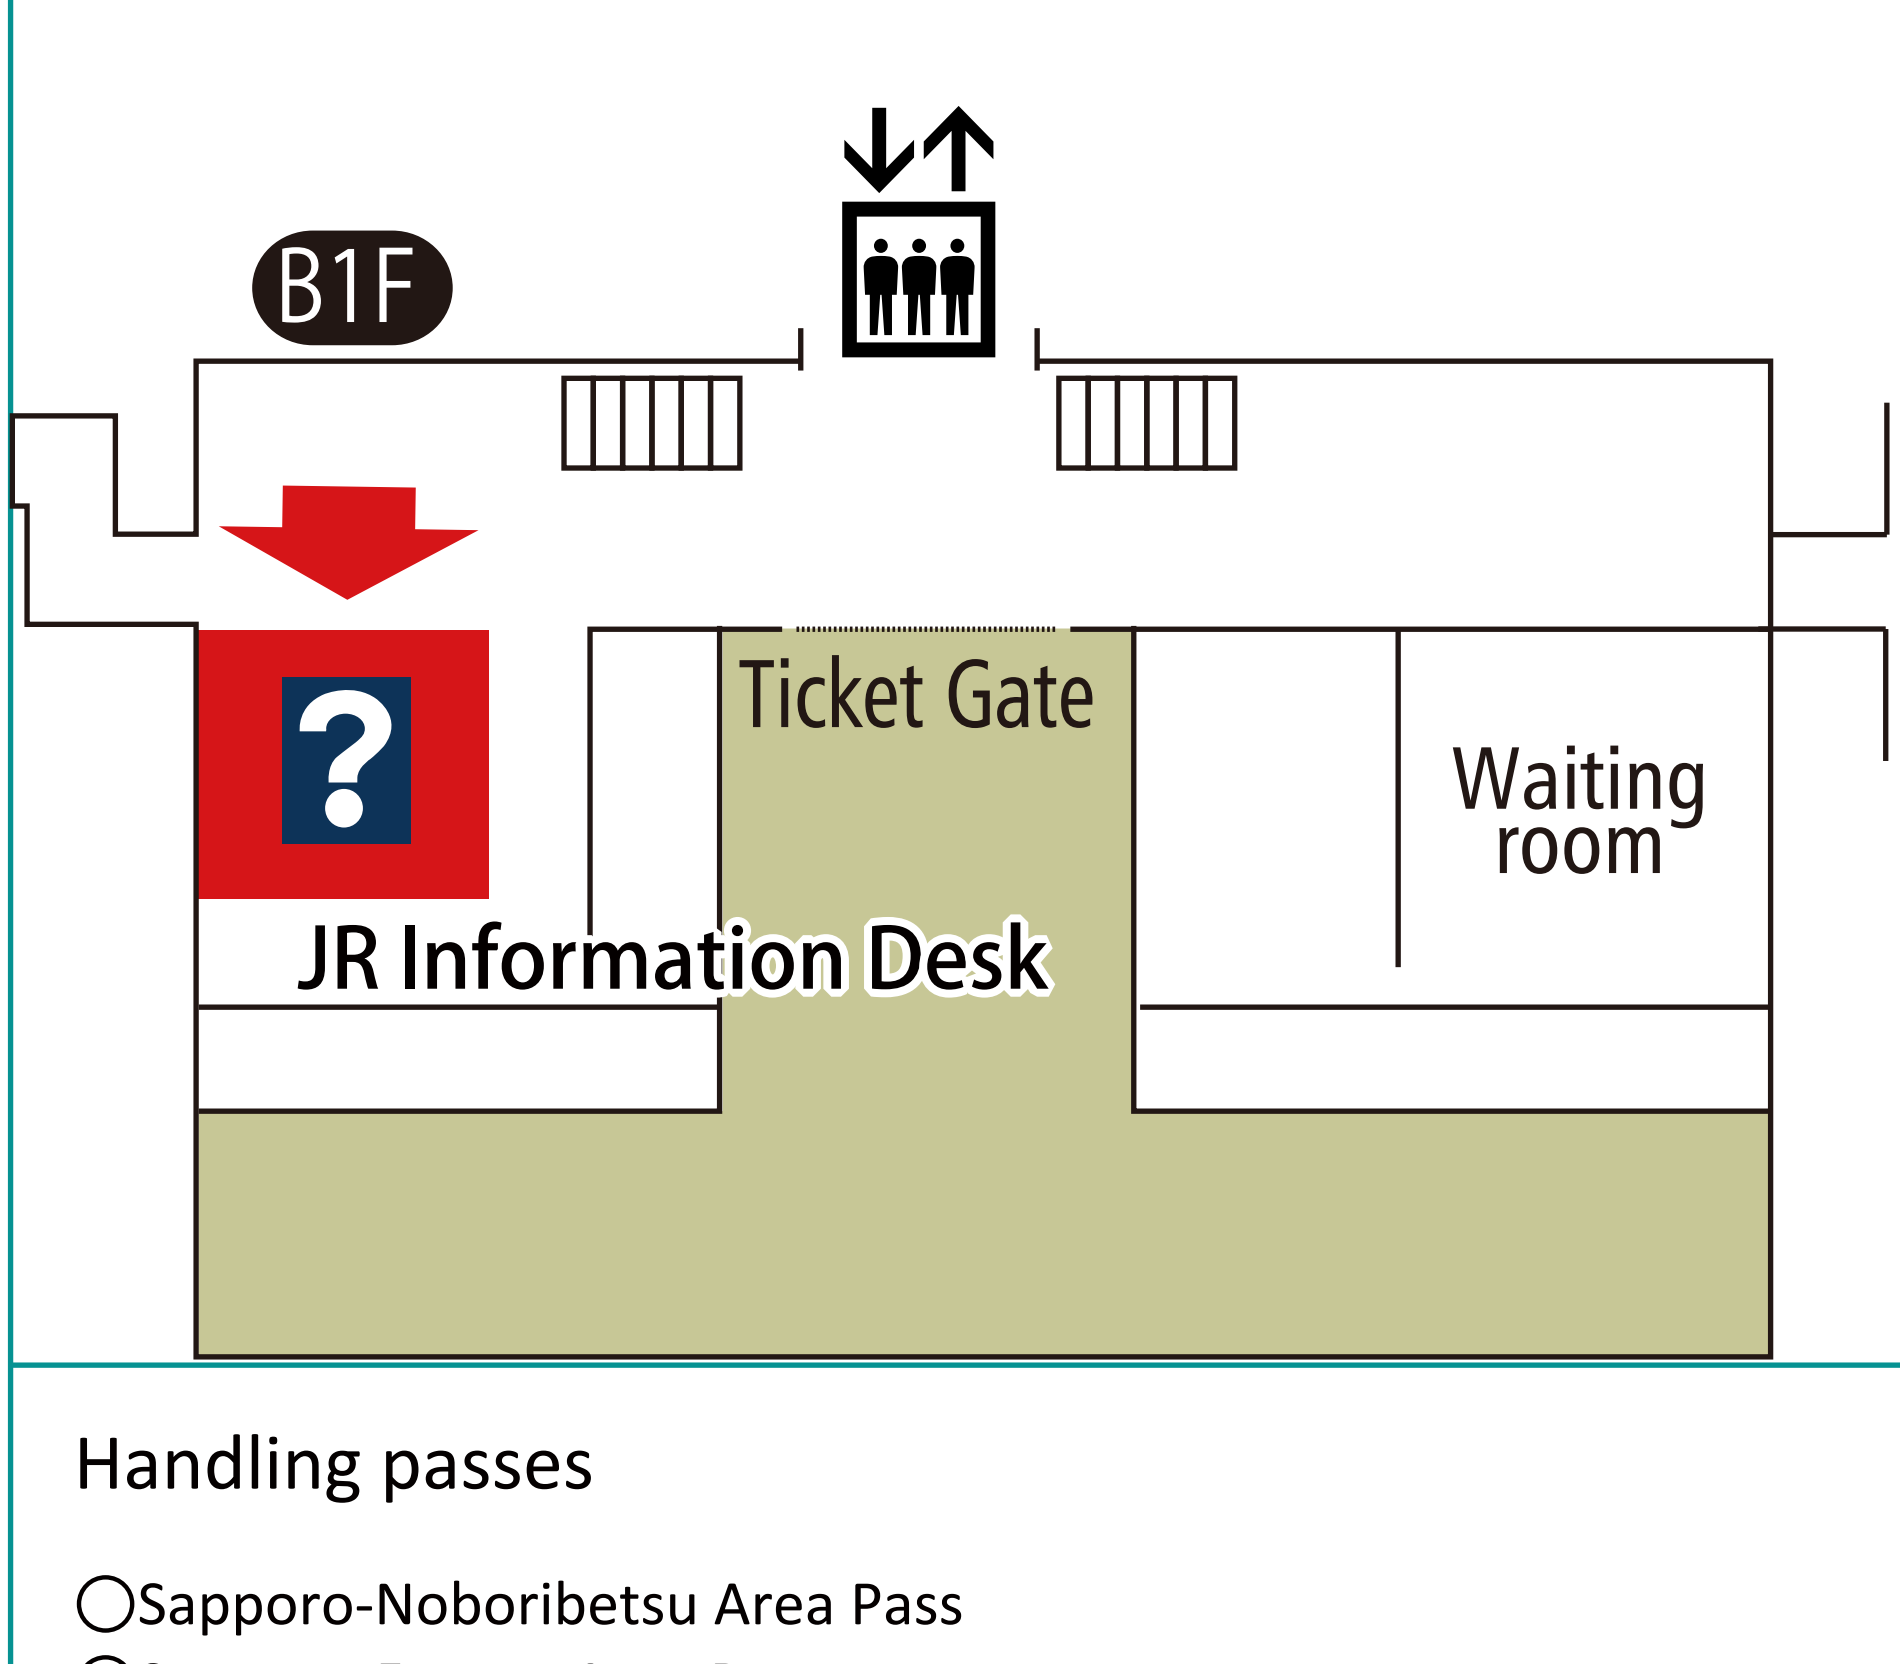

Exchange/purchase counters for Rail Pass

New Chitose Airport Station 8:30-19:00

Handling passes

- Sapporo-Noboribetsu Area Pass
- Sapporo-Furano Area Pass
- Hokkaido Rail Pass
- JR East-South Hokkaido Rail Pass
- JR Tohoku-South Hokkaido Rail Pass
- Japan Rail Pass

Sapporo Station 8:30-19:00

Handling passes

- Sapporo-Noboribetsu Area Pass
- Sapporo-Furano Area Pass
- Hokkaido Rail Pass
- JR East-South Hokkaido Rail Pass
- JR Tohoku-South Hokkaido Rail Pass
- Japan Rail Pass

Noboribetsu Station 7:00-16:15

Handling passes

- Sapporo-Noboribetsu Area Pass
- Hokkaido Rail Pass
- JR East-South Hokkaido Rail Pass
- JR Tohoku-South Hokkaido Rail Pass

Asahikawa Station 9:30-17:30

Handling passes

- Sapporo-Furano Area Pass
- Hokkaido Rail Pass
- Japan Rail Pass

Obihiro Station 9:00-19:30

Handling passes

- Hokkaido Rail Pass
- Japan Rail Pass

Kushiro Station 10:00-18:00

Handling passes

- Hokkaido Rail Pass
- Japan Rail Pass