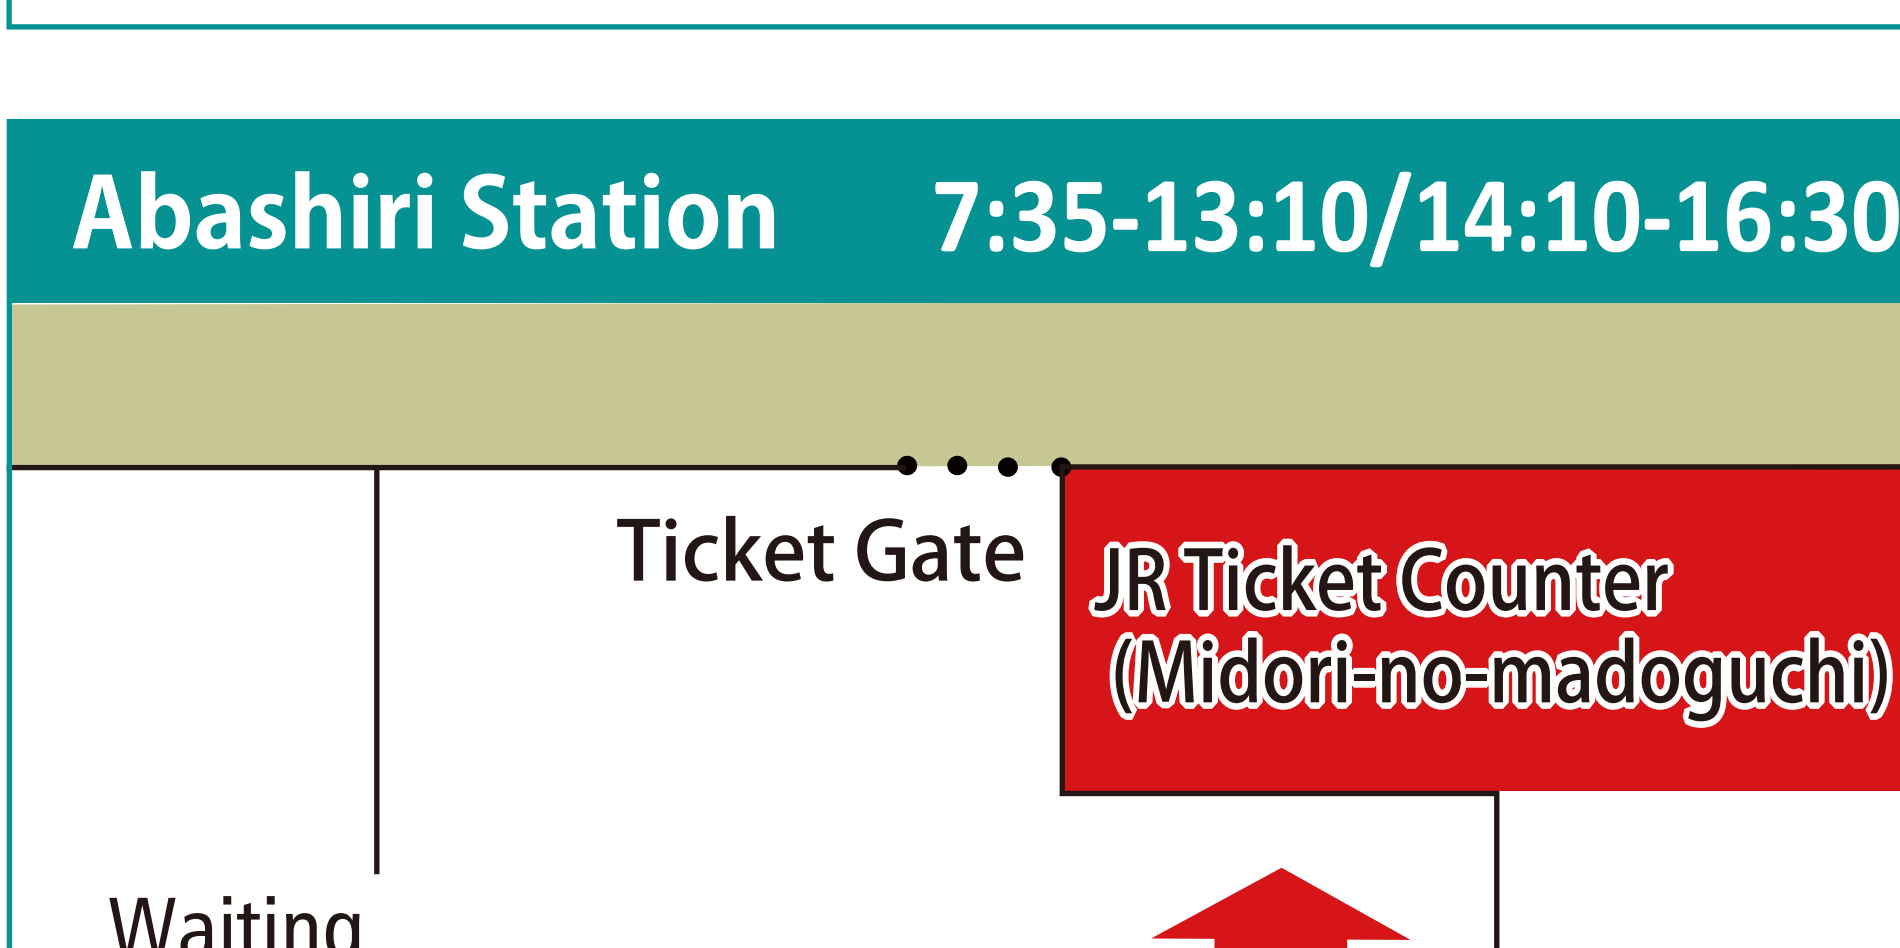

Sapporo Station 8:30-19:00

Handling passes

- Sapporo-Noboribetsu Area Pass
- Sapporo-Furano Area Pass
- Hokkaido Rail Pass
- JR East-South Hokkaido Rail Pass
- JR Tohoku-South Hokkaido Rail Pass
- Japan Rail Pass

Noboribetsu Station 7:00-16:15

Handling passes

- Sapporo-Noboribetsu Area Pass
- Hokkaido Rail Pass
- JR East-South Hokkaido Rail Pass
- JR Tohoku-South Hokkaido Rail Pass

Asahikawa Station 9:30-17:30

Handling passes

- Sapporo-Furano Area Pass
- Hokkaido Rail Pass
- Japan Rail Pass

Obihiro Station 9:00-19:30

Handling passes

- Hokkaido Rail Pass
- Japan Rail Pass

Kushiro Station 10:00-18:00

Handling passes

- Hokkaido Rail Pass
- Japan Rail Pass

Abashiri Station 7:35-13:10/14:10-16:30

Handling passes

- Hokkaido Rail Pass

Shin-Hakodate-Hokuto Station 9:00-19:00

Handling passes

- Hokkaido Rail Pass
- JR East-South Hokkaido Rail Pass
- JR Tohoku-South Hokkaido Rail Pass
- Japan Rail Pass