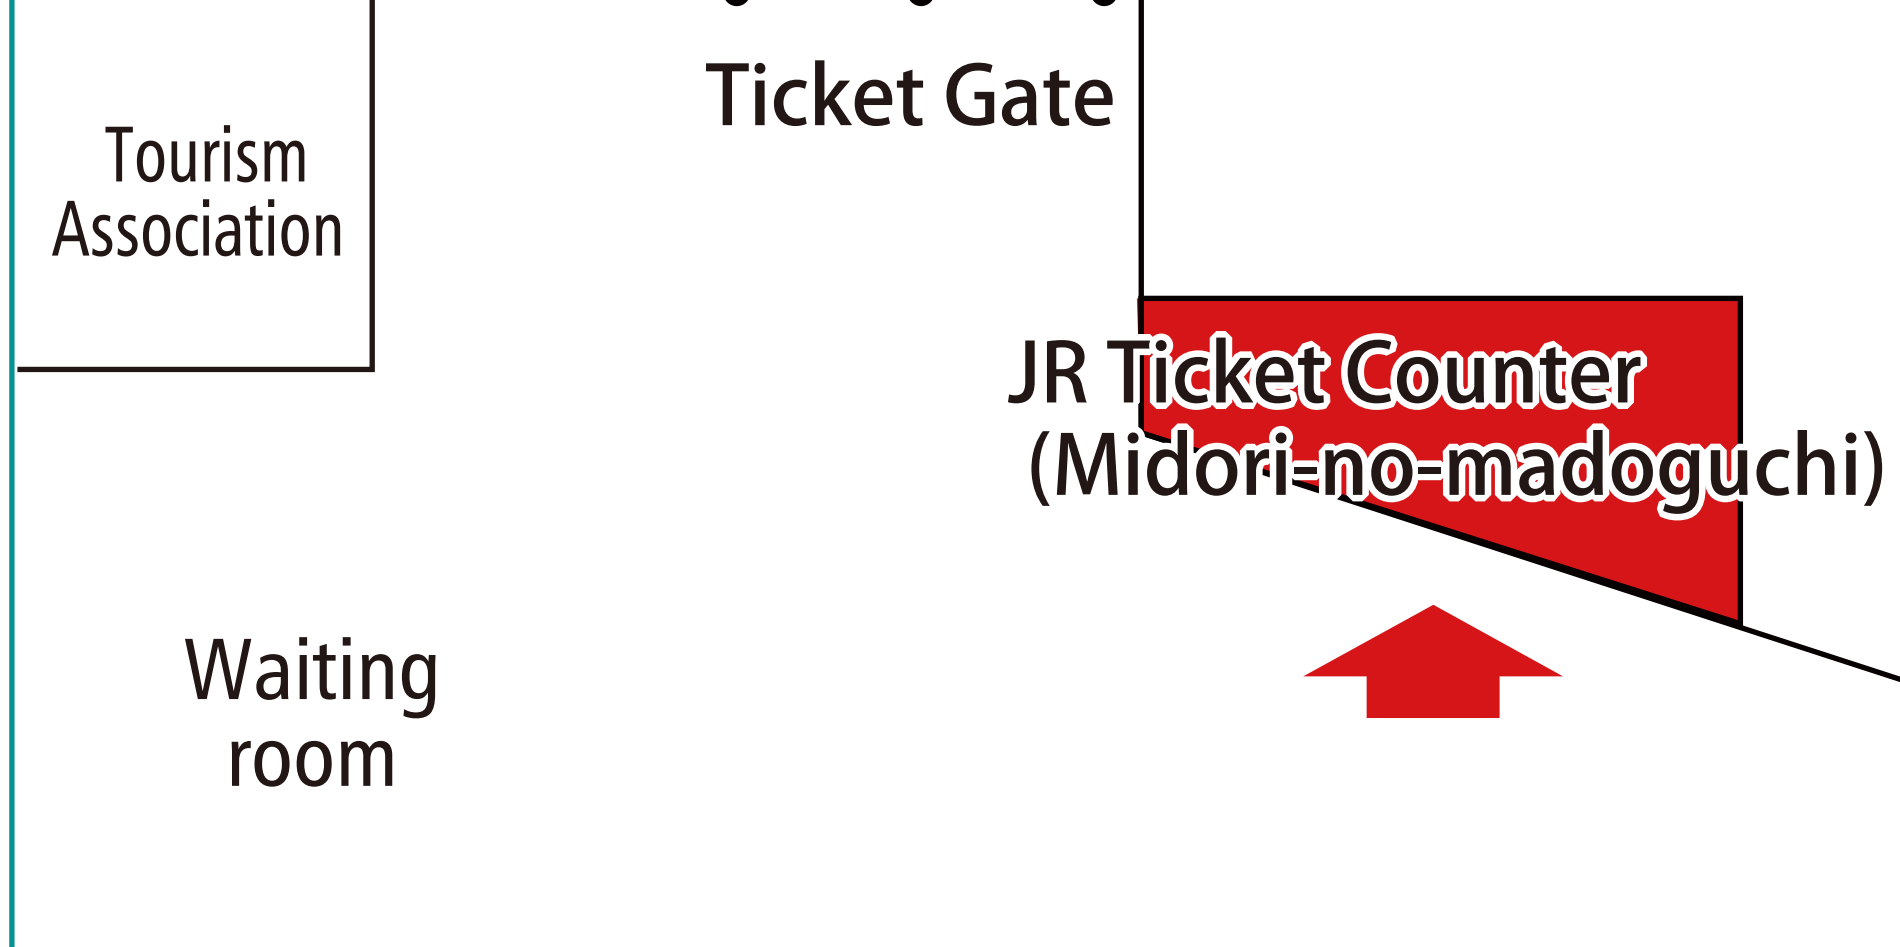

Exchange/purchase counters for Rail Pass

New Chitose Airport Station 8:30-19:00

Handling passes

- Sapporo-Noboribetsu Area Pass
- Sapporo-Furano Area Pass
- Hokkaido Rail Pass
- JR East-South Hokkaido Rail Pass
- JR Tohoku-South Hokkaido Rail Pass
- Japan Rail Pass

Sapporo Station 8:30-19:00

Handling passes

- Sapporo-Noboribetsu Area Pass
- Sapporo-Furano Area Pass
- Hokkaido Rail Pass
- JR East-South Hokkaido Rail Pass
- JR Tohoku-South Hokkaido Rail Pass
- Japan Rail Pass

Noboribetsu Station 7:00-16:15

Handling passes

- Sapporo-Noboribetsu Area Pass
- Hokkaido Rail Pass
- JR East-South Hokkaido Rail Pass
- JR Tohoku-South Hokkaido Rail Pass

Asahikawa Station 9:30-17:30

Handling passes

- Sapporo-Furano Area Pass
- Hokkaido Rail Pass
- Japan Rail Pass

Obihiro Station 9:00-19:30

Handling passes

- Hokkaido Rail Pass
- Japan Rail Pass

Kushiro Station 10:00-18:00

Handling passes

- Hokkaido Rail Pass
- Japan Rail Pass