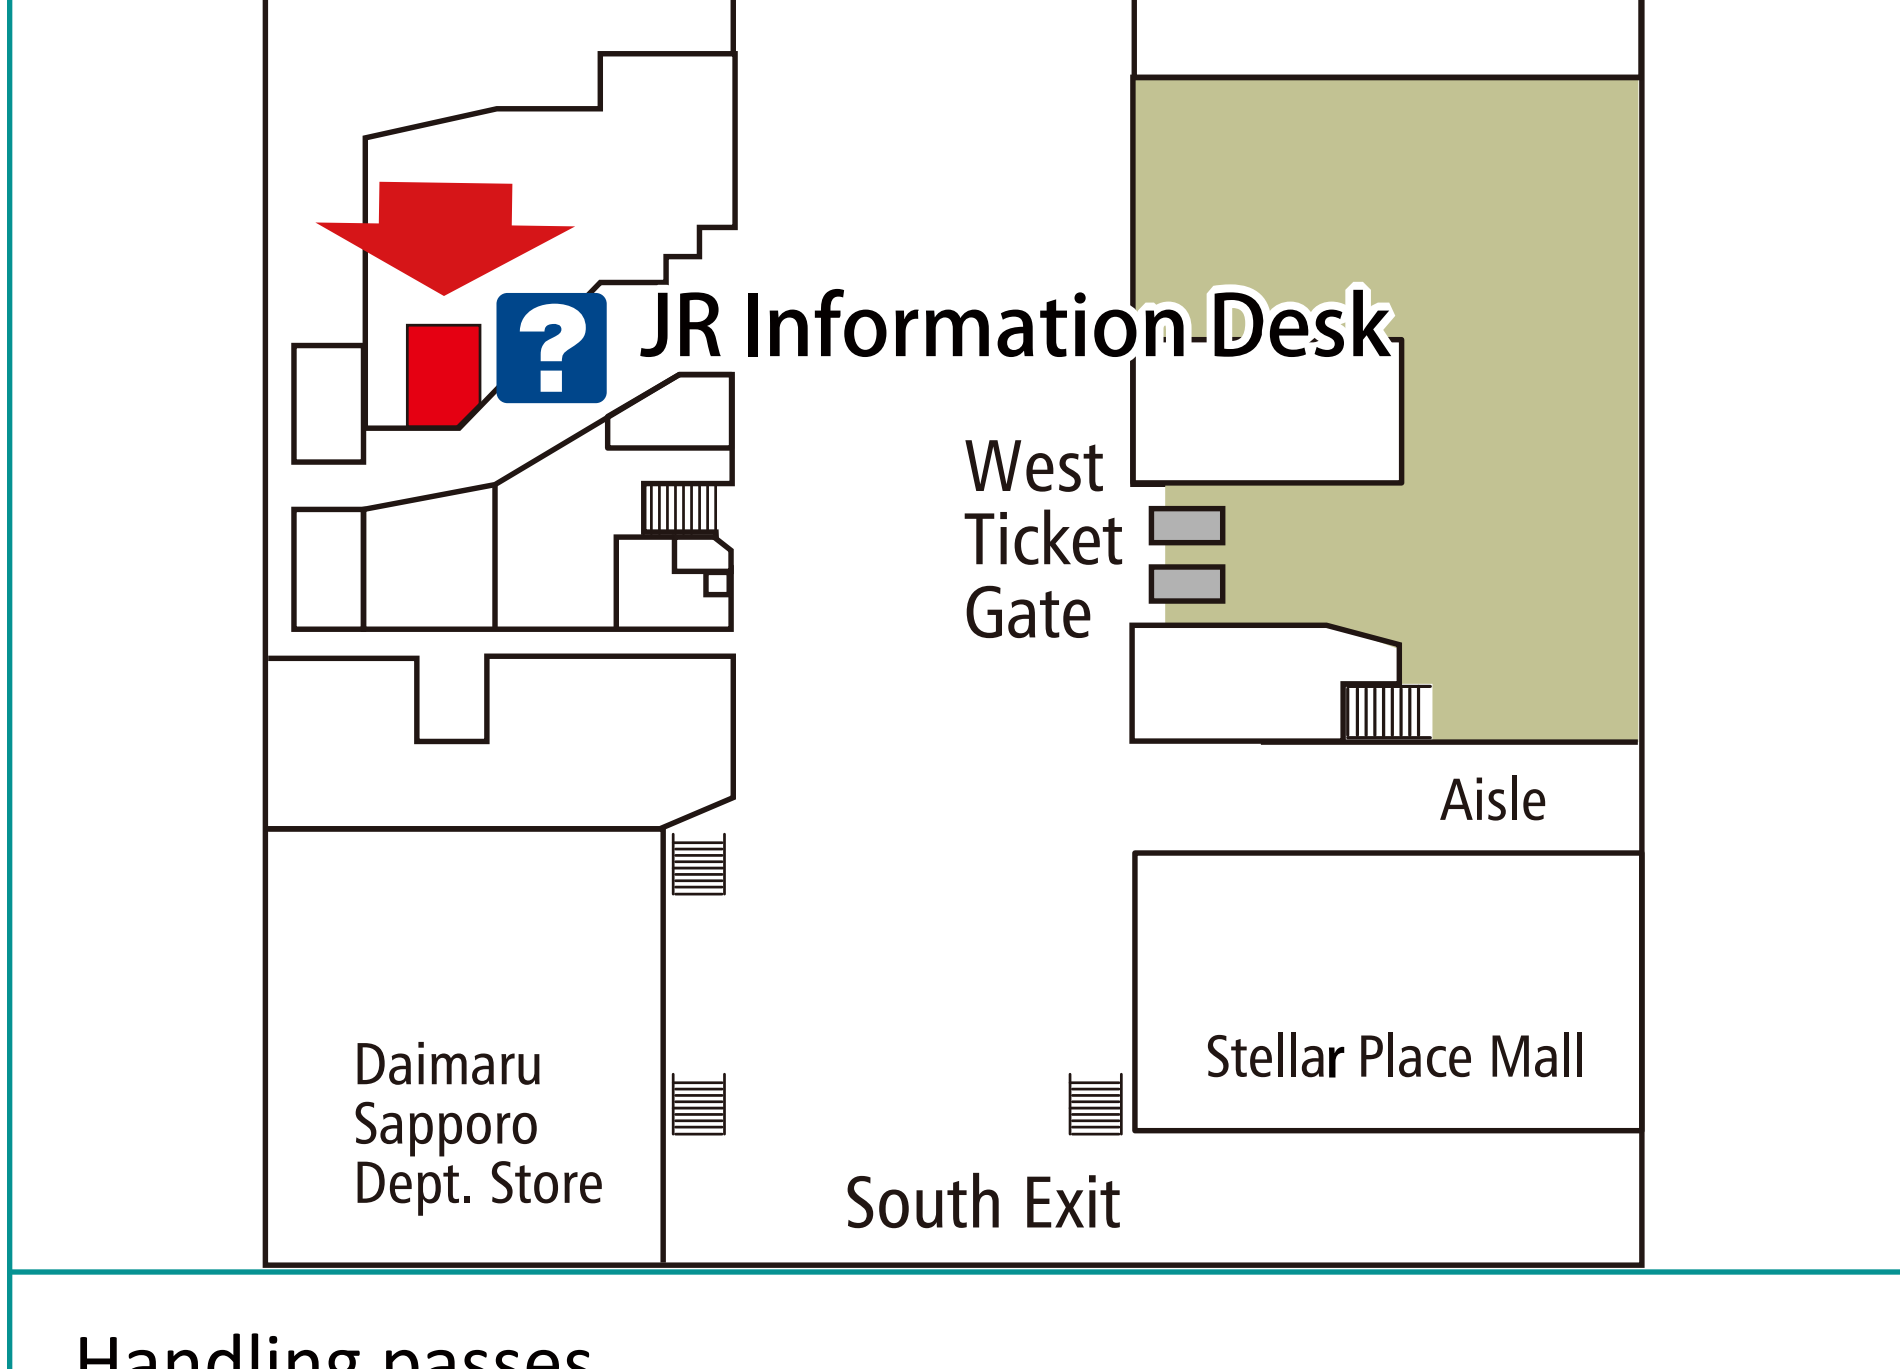

Exchange/purchase counters for Rail Pass

New Chitose Airport Station 8:30-19:00

Handling passes

- Sapporo-Noboribetsu Area Pass
- Sapporo-Furano Area Pass
- Hokkaido Rail Pass
- JR East-South Hokkaido Rail Pass
- JR Tohoku-South Hokkaido Rail Pass
- Japan Rail Pass

Sapporo Station 8:30-19:00

Handling passes

- Sapporo-Noboribetsu Area Pass
- Sapporo-Furano Area Pass
- Hokkaido Rail Pass
- JR East-South Hokkaido Rail Pass
- JR Tohoku-South Hokkaido Rail Pass
- Japan Rail Pass

Noboribetsu Station 7:00-16:15

Handling passes

- Sapporo-Noboribetsu Area Pass
- Hokkaido Rail Pass
- JR East-South Hokkaido Rail Pass
- JR Tohoku-South Hokkaido Rail Pass

Asahikawa Station 9:30-17:30

Handling passes