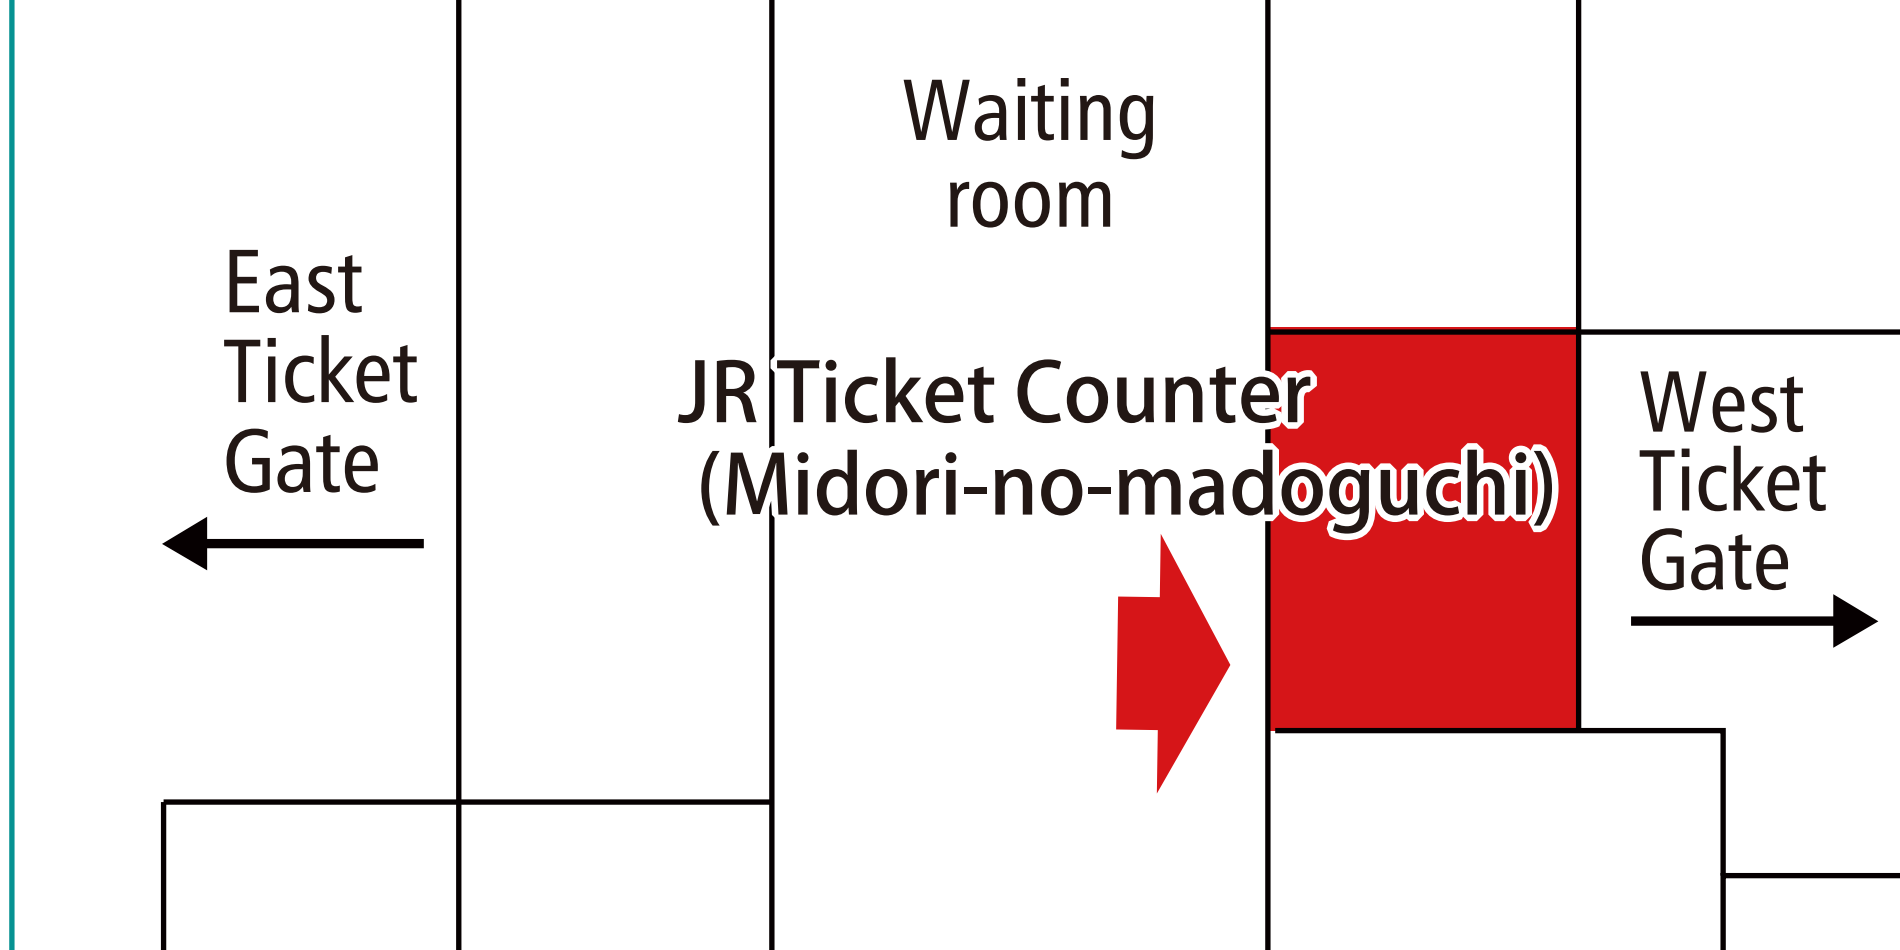

Exchange/purchase counters for Rail Pass

New Chitose Airport Station 8:30-19:00

Handling passes

- Sapporo-Noboribetsu Area Pass
- Sapporo-Furano Area Pass
- Hokkaido Rail Pass
- JR East-South Hokkaido Rail Pass
- JR Tohoku-South Hokkaido Rail Pass
- Japan Rail Pass

Sapporo Station 8:30-19:00

Handling passes

- Sapporo-Noboribetsu Area Pass
- Sapporo-Furano Area Pass
- Hokkaido Rail Pass
- JR East-South Hokkaido Rail Pass
- JR Tohoku-South Hokkaido Rail Pass
- Japan Rail Pass

Noboribetsu Station 7:00-16:15

Handling passes

- Sapporo-Noboribetsu Area Pass
- Hokkaido Rail Pass
- JR East-South Hokkaido Rail Pass
- JR Tohoku-South Hokkaido Rail Pass

Asahikawa Station 9:30-17:30

Handling passes

- Sapporo-Furano Area Pass
- Hokkaido Rail Pass
- Japan Rail Pass

Obihiro Station 9:00-19:30

Handling passes

- Hokkaido Rail Pass
- Japan Rail Pass

Kushiro Station 10:00-18:00

Handling passes

- Hokkaido Rail Pass
- Japan Rail Pass