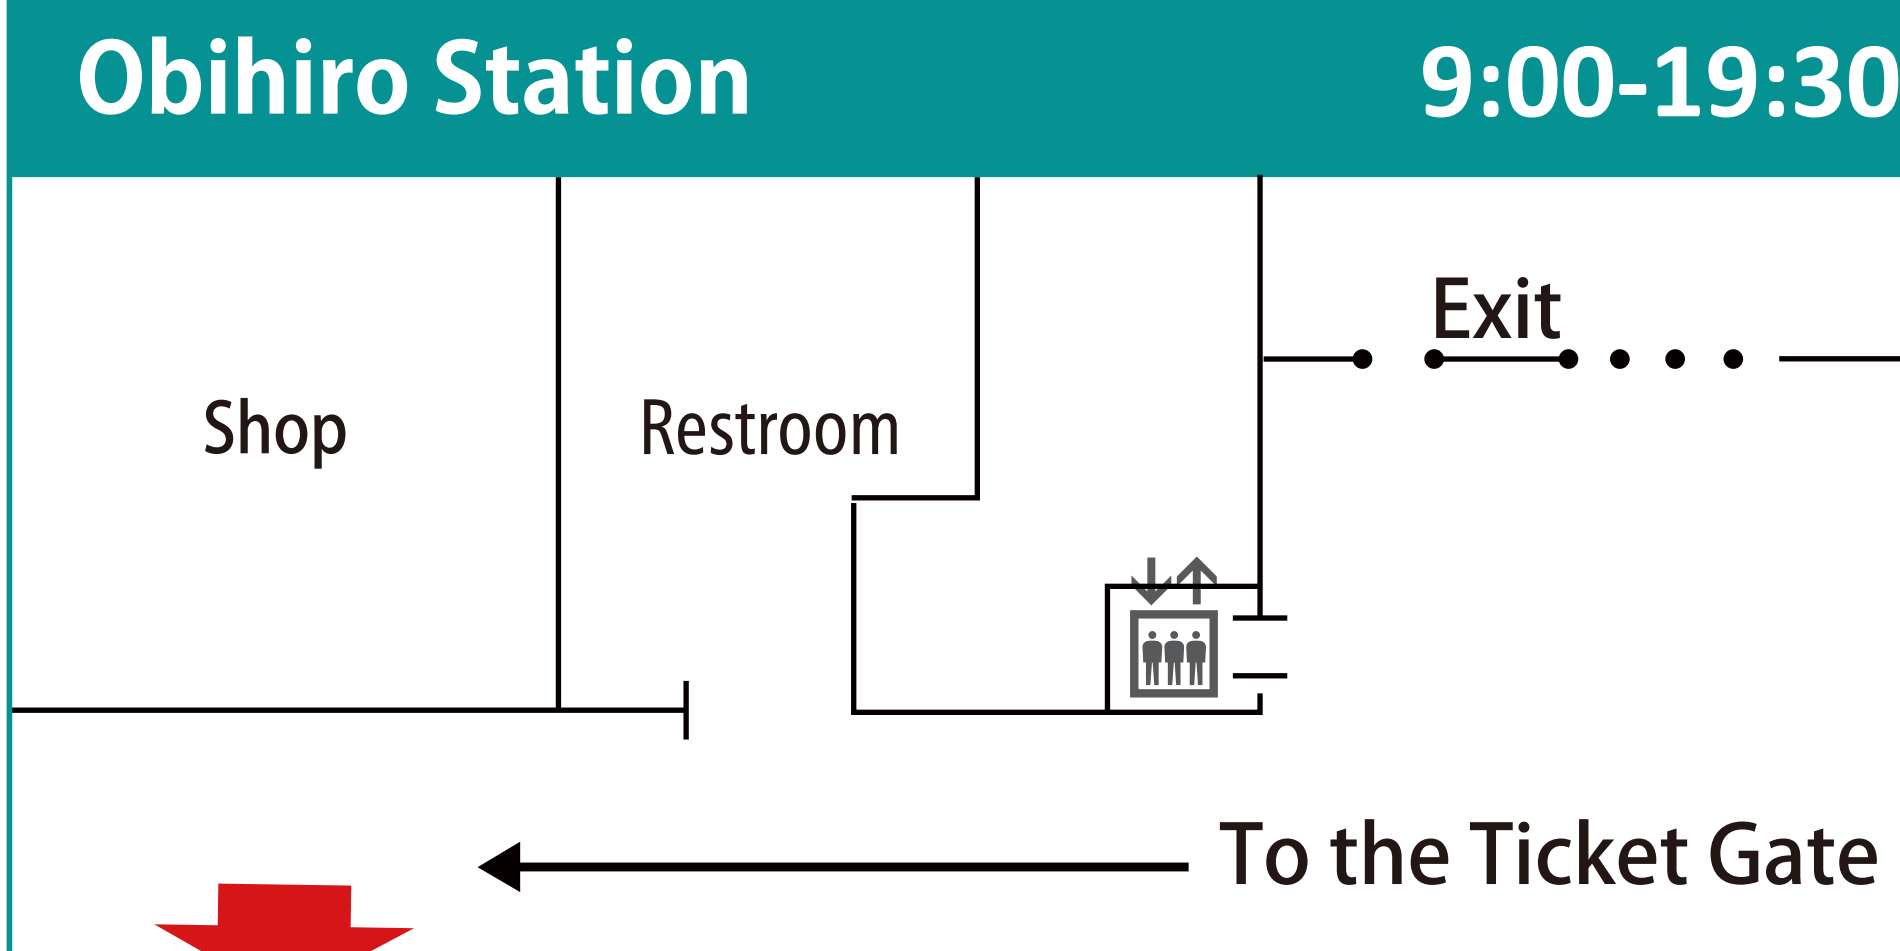

Noboribetsu Station 7:00-16:15

Handling passes

- Sapporo-Noboribetsu Area Pass
- Hokkaido Rail Pass
- JR East-South Hokkaido Rail Pass
- JR Tohoku-South Hokkaido Rail Pass

Asahikawa Station 9:30-17:30

Handling passes

- Sapporo-Furano Area Pass
- Hokkaido Rail Pass
- Japan Rail Pass

Obihiro Station 9:00-19:30

Handling passes

- Hokkaido Rail Pass
- Japan Rail Pass

Kushiro Station 10:00-18:00

Handling passes

- Hokkaido Rail Pass
- Japan Rail Pass