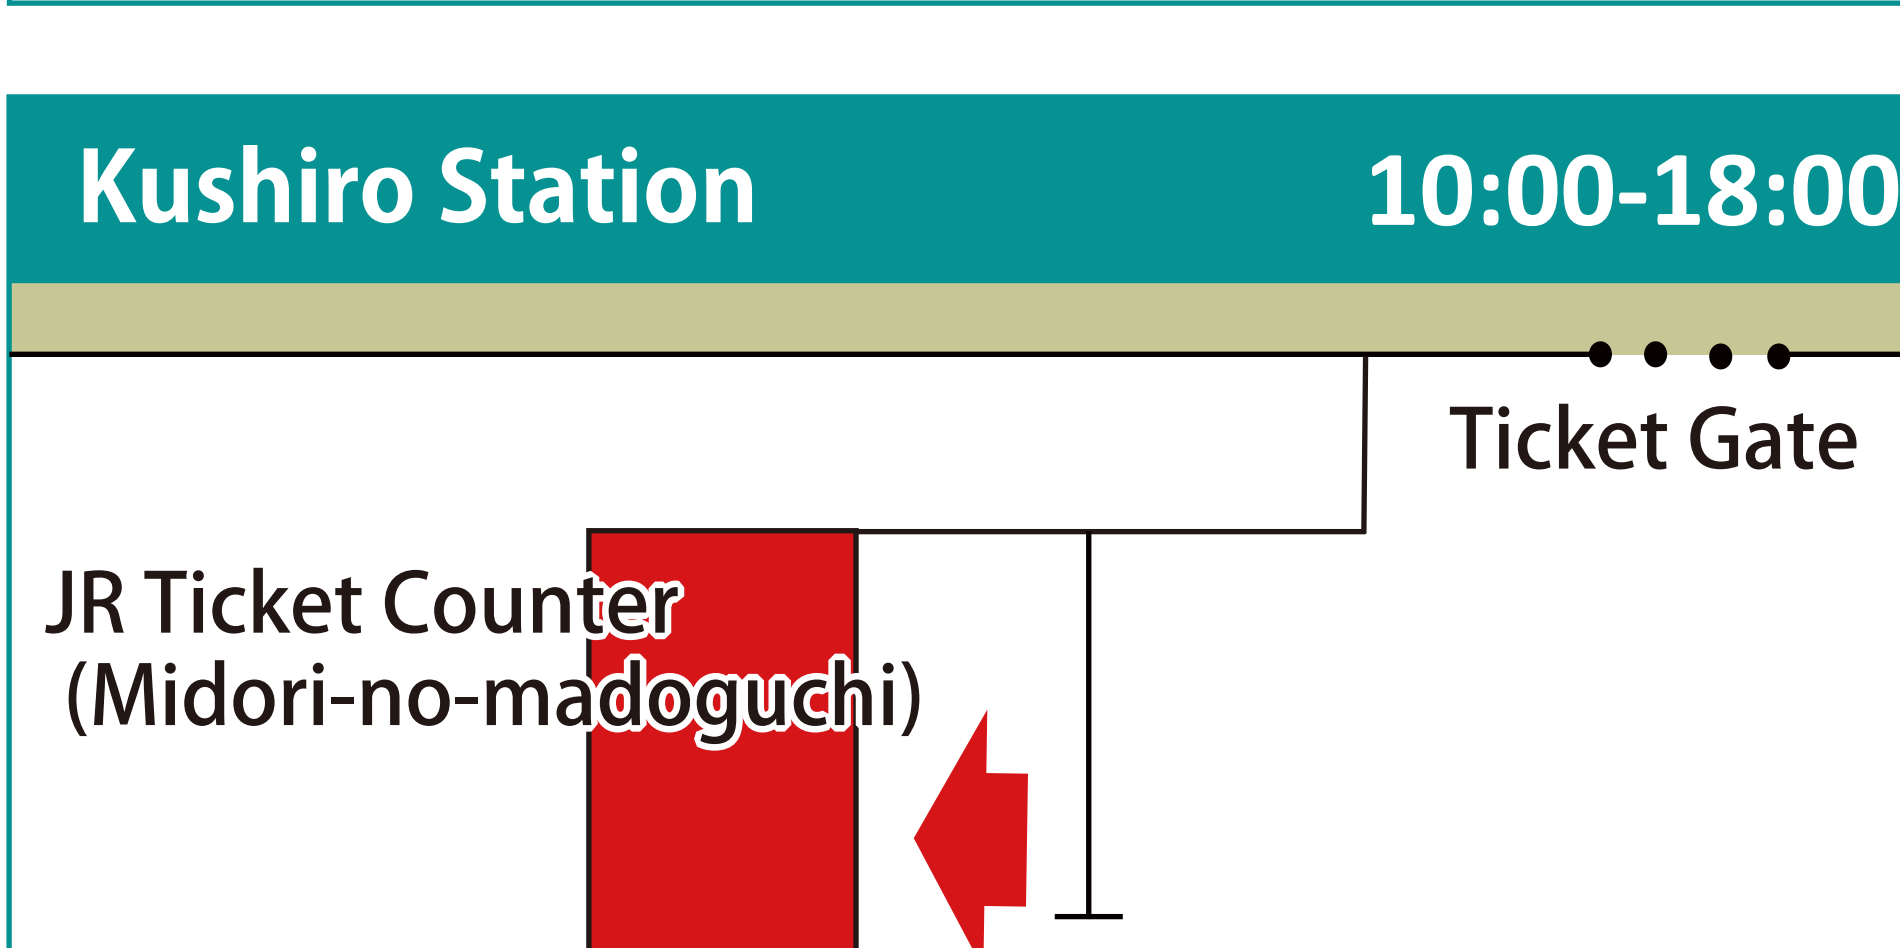

Sapporo Station 8:30-19:00

Handling passes

- Sapporo-Noboribetsu Area Pass
- Sapporo-Furano Area Pass
- Hokkaido Rail Pass
- JR East-South Hokkaido Rail Pass
- JR Tohoku-South Hokkaido Rail Pass
- Japan Rail Pass

Noboribetsu Station 7:00-16:15

Handling passes

- Sapporo-Noboribetsu Area Pass
- Hokkaido Rail Pass
- JR East-South Hokkaido Rail Pass
- JR Tohoku-South Hokkaido Rail Pass

Asahikawa Station 9:30-17:30

Handling passes

- Sapporo-Furano Area Pass
- Hokkaido Rail Pass
- Japan Rail Pass

Obihiro Station 9:00-19:30

Handling passes

- Hokkaido Rail Pass
- Japan Rail Pass

Kushiro Station 10:00-18:00

Handling passes

- Hokkaido Rail Pass
- Japan Rail Pass

Abashiri Station 7:35-13:10/14:10-16:30

Handling passes

- Hokkaido Rail Pass

Shin-Hakodate-Hokuto Station 9:00-19:00

Handling passes

- Hokkaido Rail Pass
- JR East-South Hokkaido Rail Pass
- JR Tohoku-South Hokkaido Rail Pass
- Japan Rail Pass