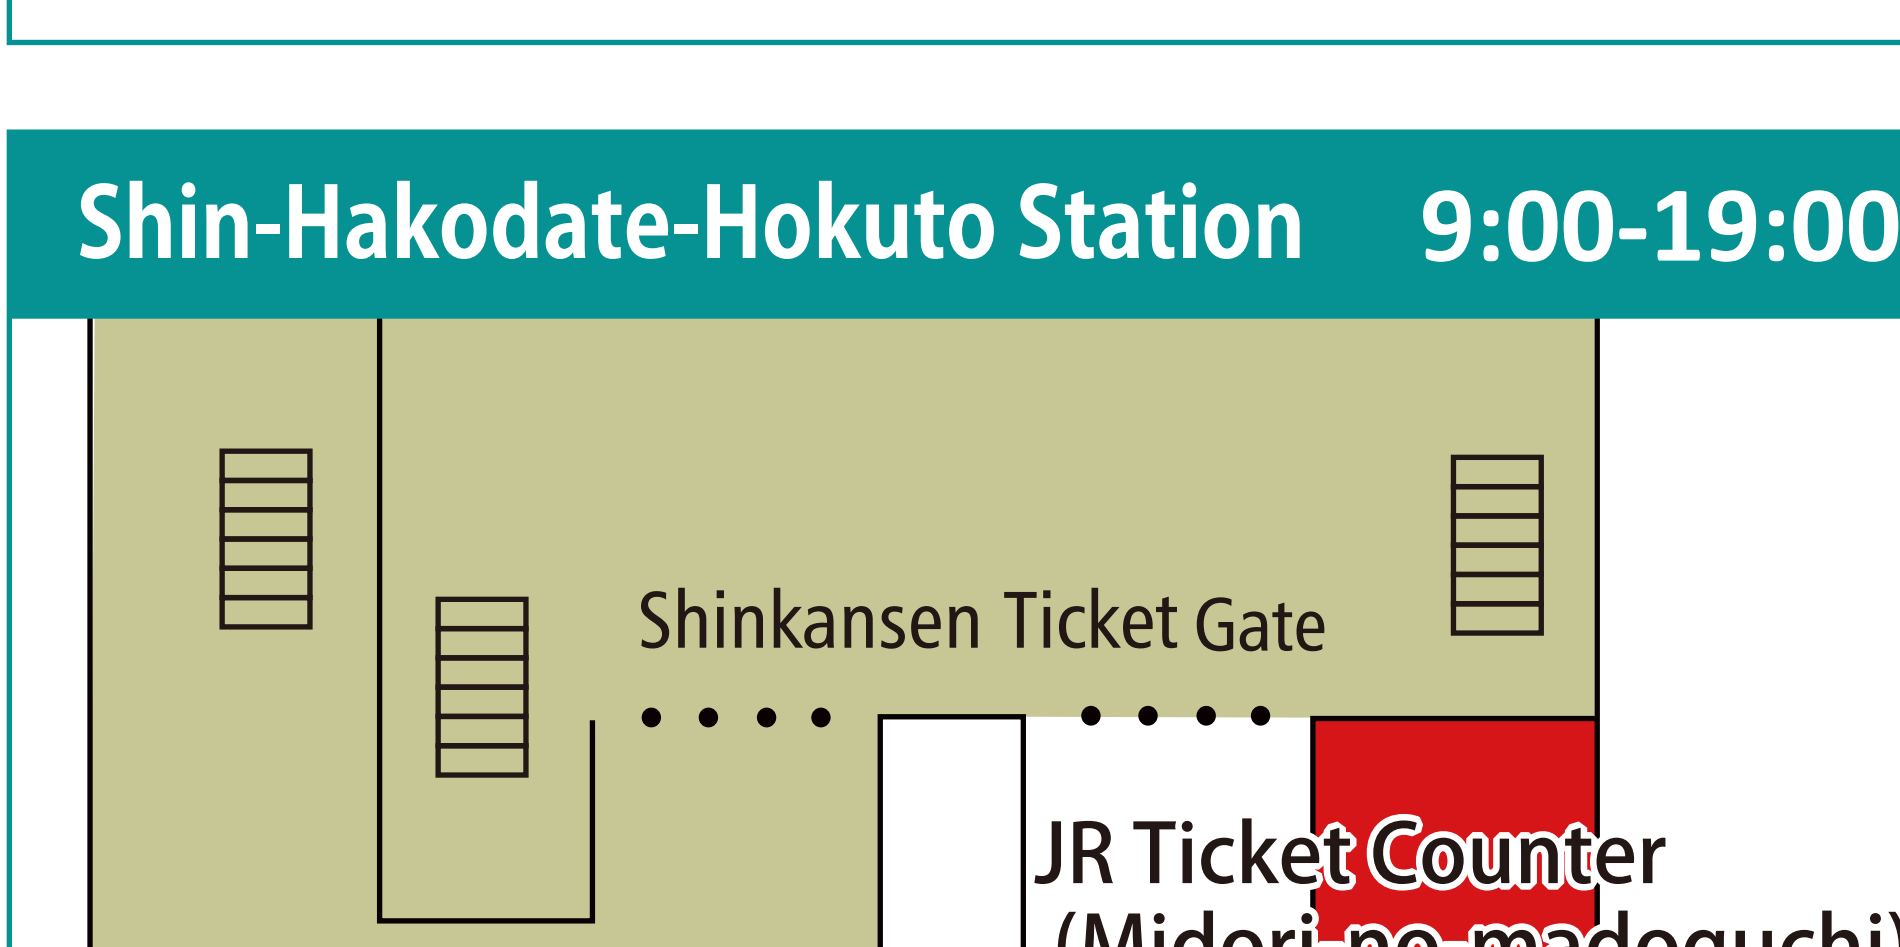

Shin-Hakodate-Hokuto Station 9:00-19:00

Handling passes

- ○Hokkaido Rail Pass
- ○JR East-South Hokkaido Rail Pass
- ○JR Tohoku-South Hokkaido Rail Pass
- ○Japan Rail Pass