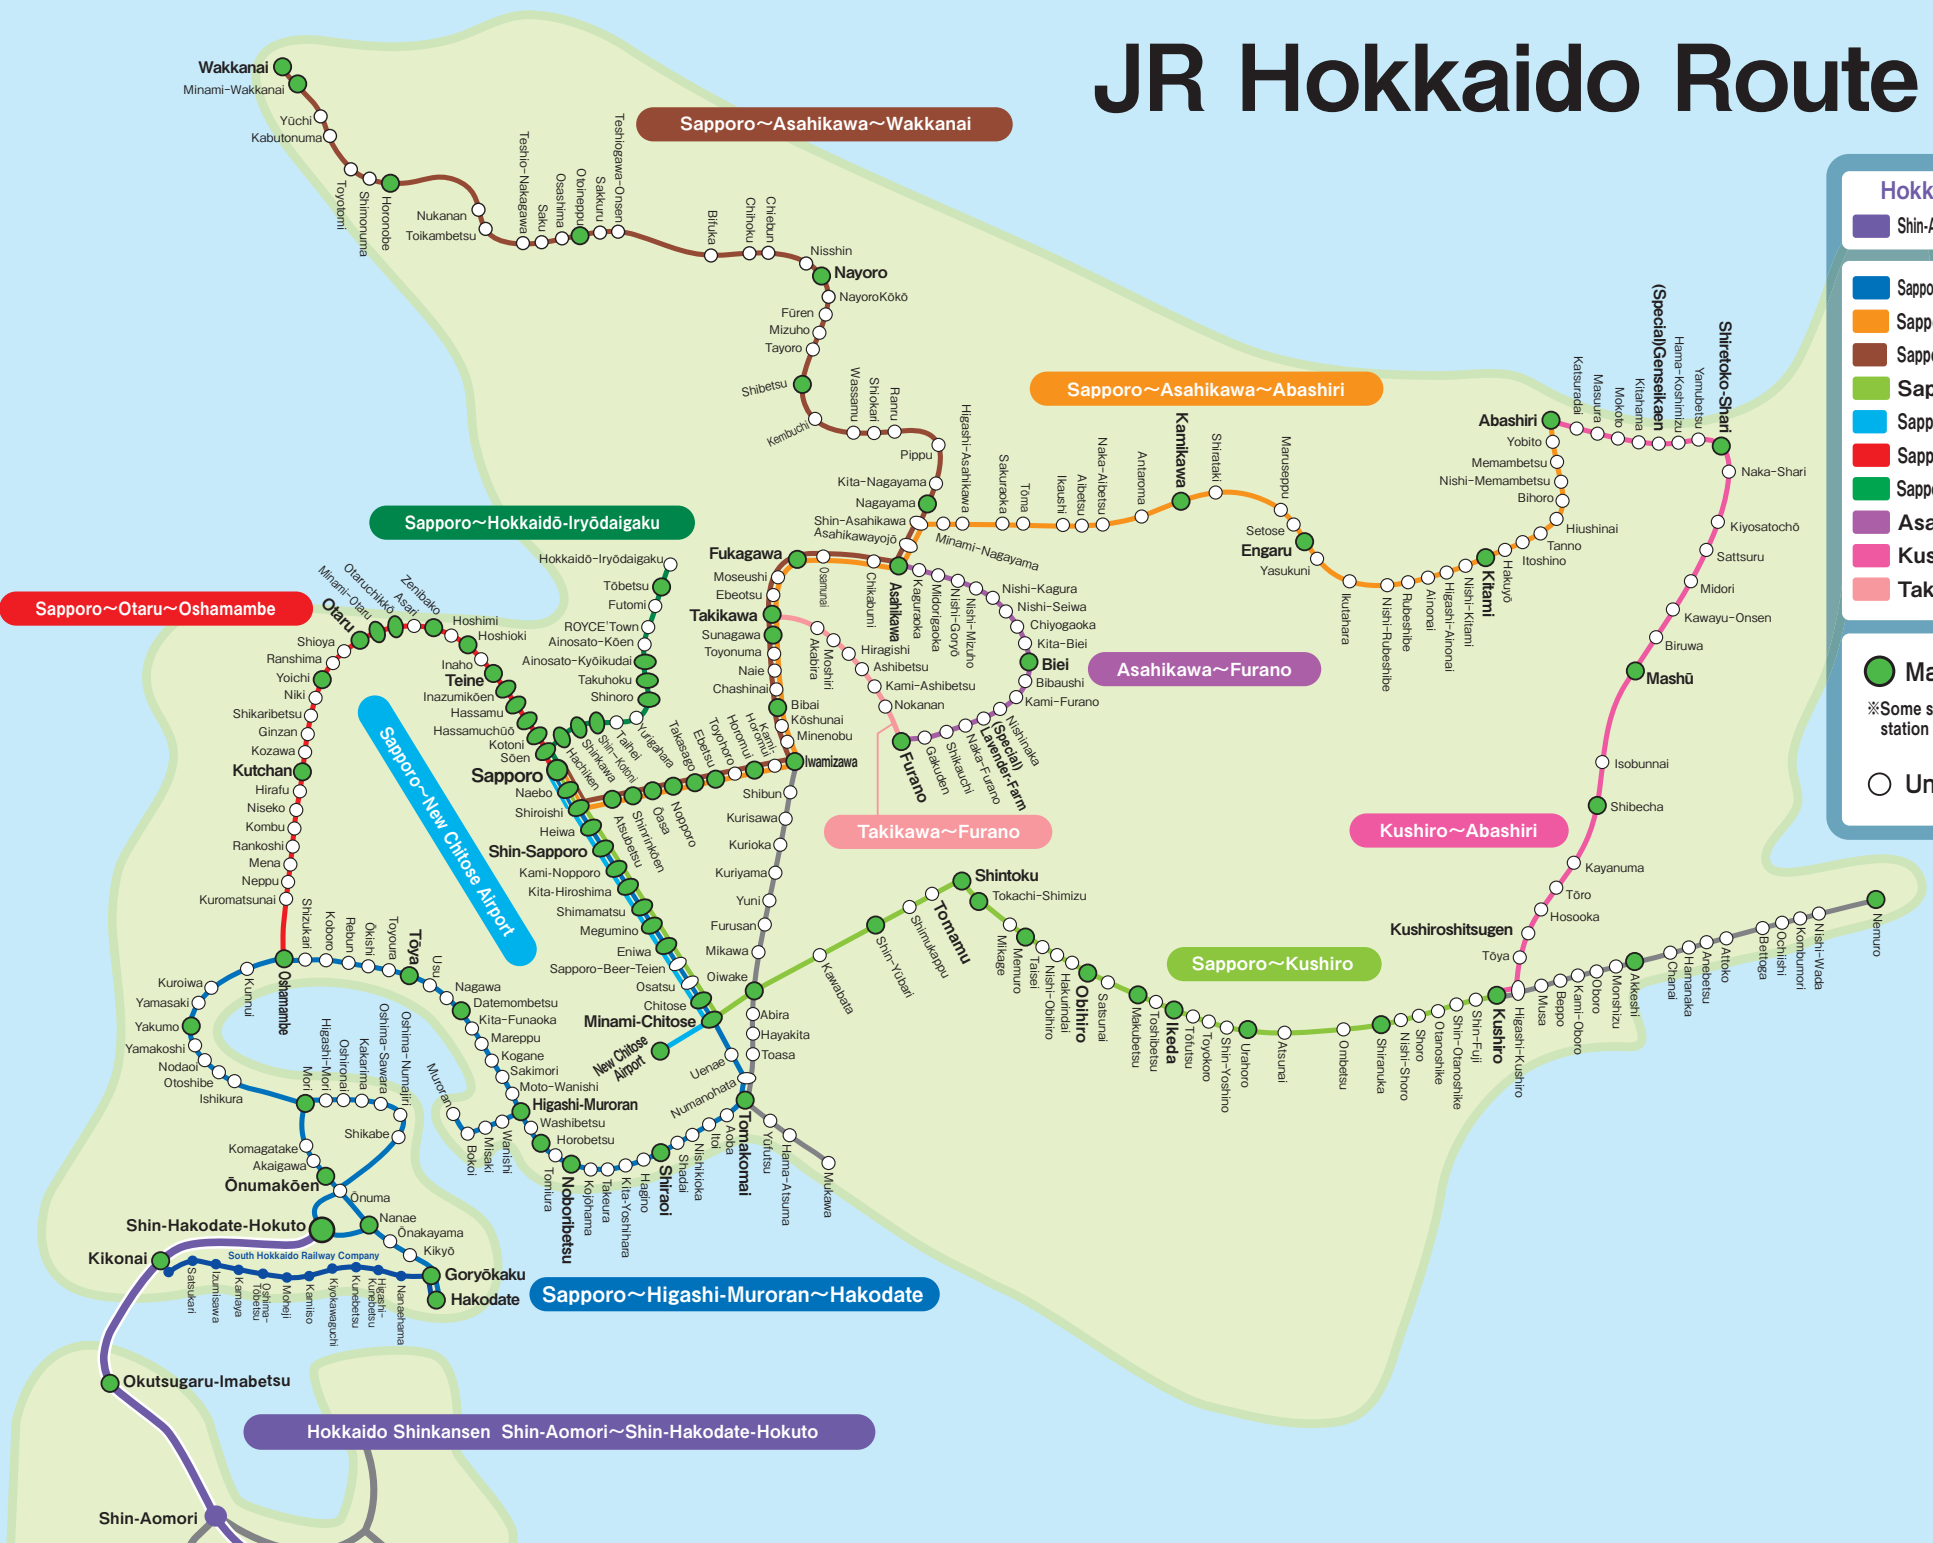

# JR Hokkaido Route Map

**Hokkaido Shinkansen**

- Shin-Aomori~Shin-Hakodate-Hokuto

**Other Lines**

- Sapporo~Higashi-Muran~Hakodate
- Sapporo~Asahikawa~Abashiri
- Sapporo~Asahikawa~Wakkanai
- Sapporo~Kushiro
- Sapporo~New Chitose Airport
- Sapporo~Otaru~Oshamambe
- Sapporo~Hokkaido-Iryodaigaku
- Asahikawa~Furano
- Kushiro~Abashiri
- Takikawa~Furano

**Station Types**

- Manned station
- ※Some stations have times when station staff members are absent.
- Unmanned station

As of April 2026