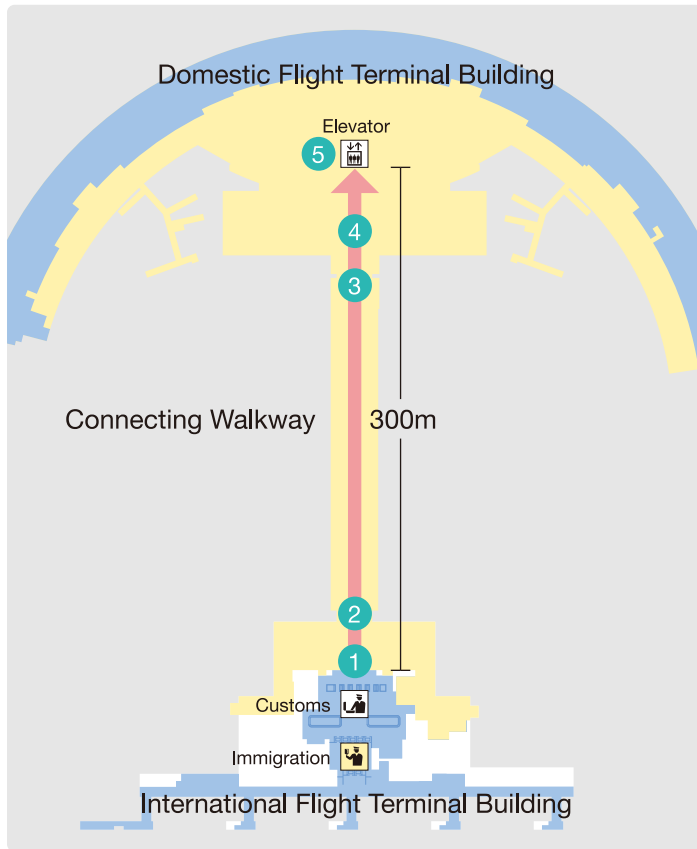

Route guide from New Chitose Airport International Terminal to JR New Chitose Airport Station

Overall Map (2F)

It is very convenient to take a train to go to Sapporo City after arriving at the New Chitose Airport International Terminal. The Semi-Rapid Airport, Rapid Airport and Special Rapid Airport run between New Chitose Airport and Sapporo Stations. Confirm the route from the international terminal to the JR New Chitose Airport Station on the map below.

1 International Flight Terminal
Arrives at the Arrival Lobby on 2F.

2 Head down the 240 meter long Connecting Walkway to the Domestic Terminal.

3 Domestic Terminal
Proceed straight through.

4 You will see the Domestic Terminal Elevator after you pass the souvenir shops.

5 Get on the Elevator in the Domestic Terminal and go to B1F.

6 The JR Information Desk is located to the right of the elevator on B1F.

Overall Map (B1F)

7 JR Information Desk
Exchange rail passes and purchase JR tickets here.