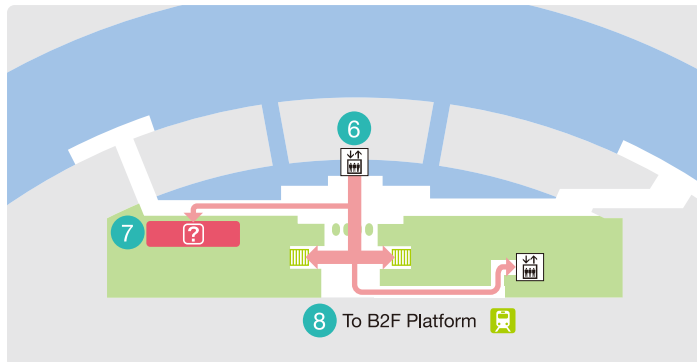

Route guide from New Chitose Airport International Terminal to JR New Chitose Airport Station

Overall Map (2F)

It is very convenient to take a train to go to Sapporo City after arriving at the New Chitose Airport International Terminal. The Semi-Rapid Airport, Rapid Airport and Special Rapid Airport run between New Chitose Airport and Sapporo Stations. Confirm the route from the international terminal to the JR New Chitose Airport Station on the map below.

1 International Flight Terminal
Arrives at the Arrival Lobby on 2F.

2 Head down the 240 meter long Connecting Walkway to the Domestic Terminal.

3 Domestic Terminal
Proceed straight through.

4 You will see the Domestic Terminal Elevator after you pass the souvenir shops.

5 Get on the Elevator in the Domestic Terminal and go to B1F.

6 The JR Information Desk is located to the right of the elevator on B1F.

Overall Map (B1F)

7 JR Information Desk
Exchange rail passes and purchase JR tickets here.

8 JR New Chitose Airport Station Ticket Gate
Platforms are on B2F.

JR Information Desk Hours: 8:30 - 19:00

JR Line information