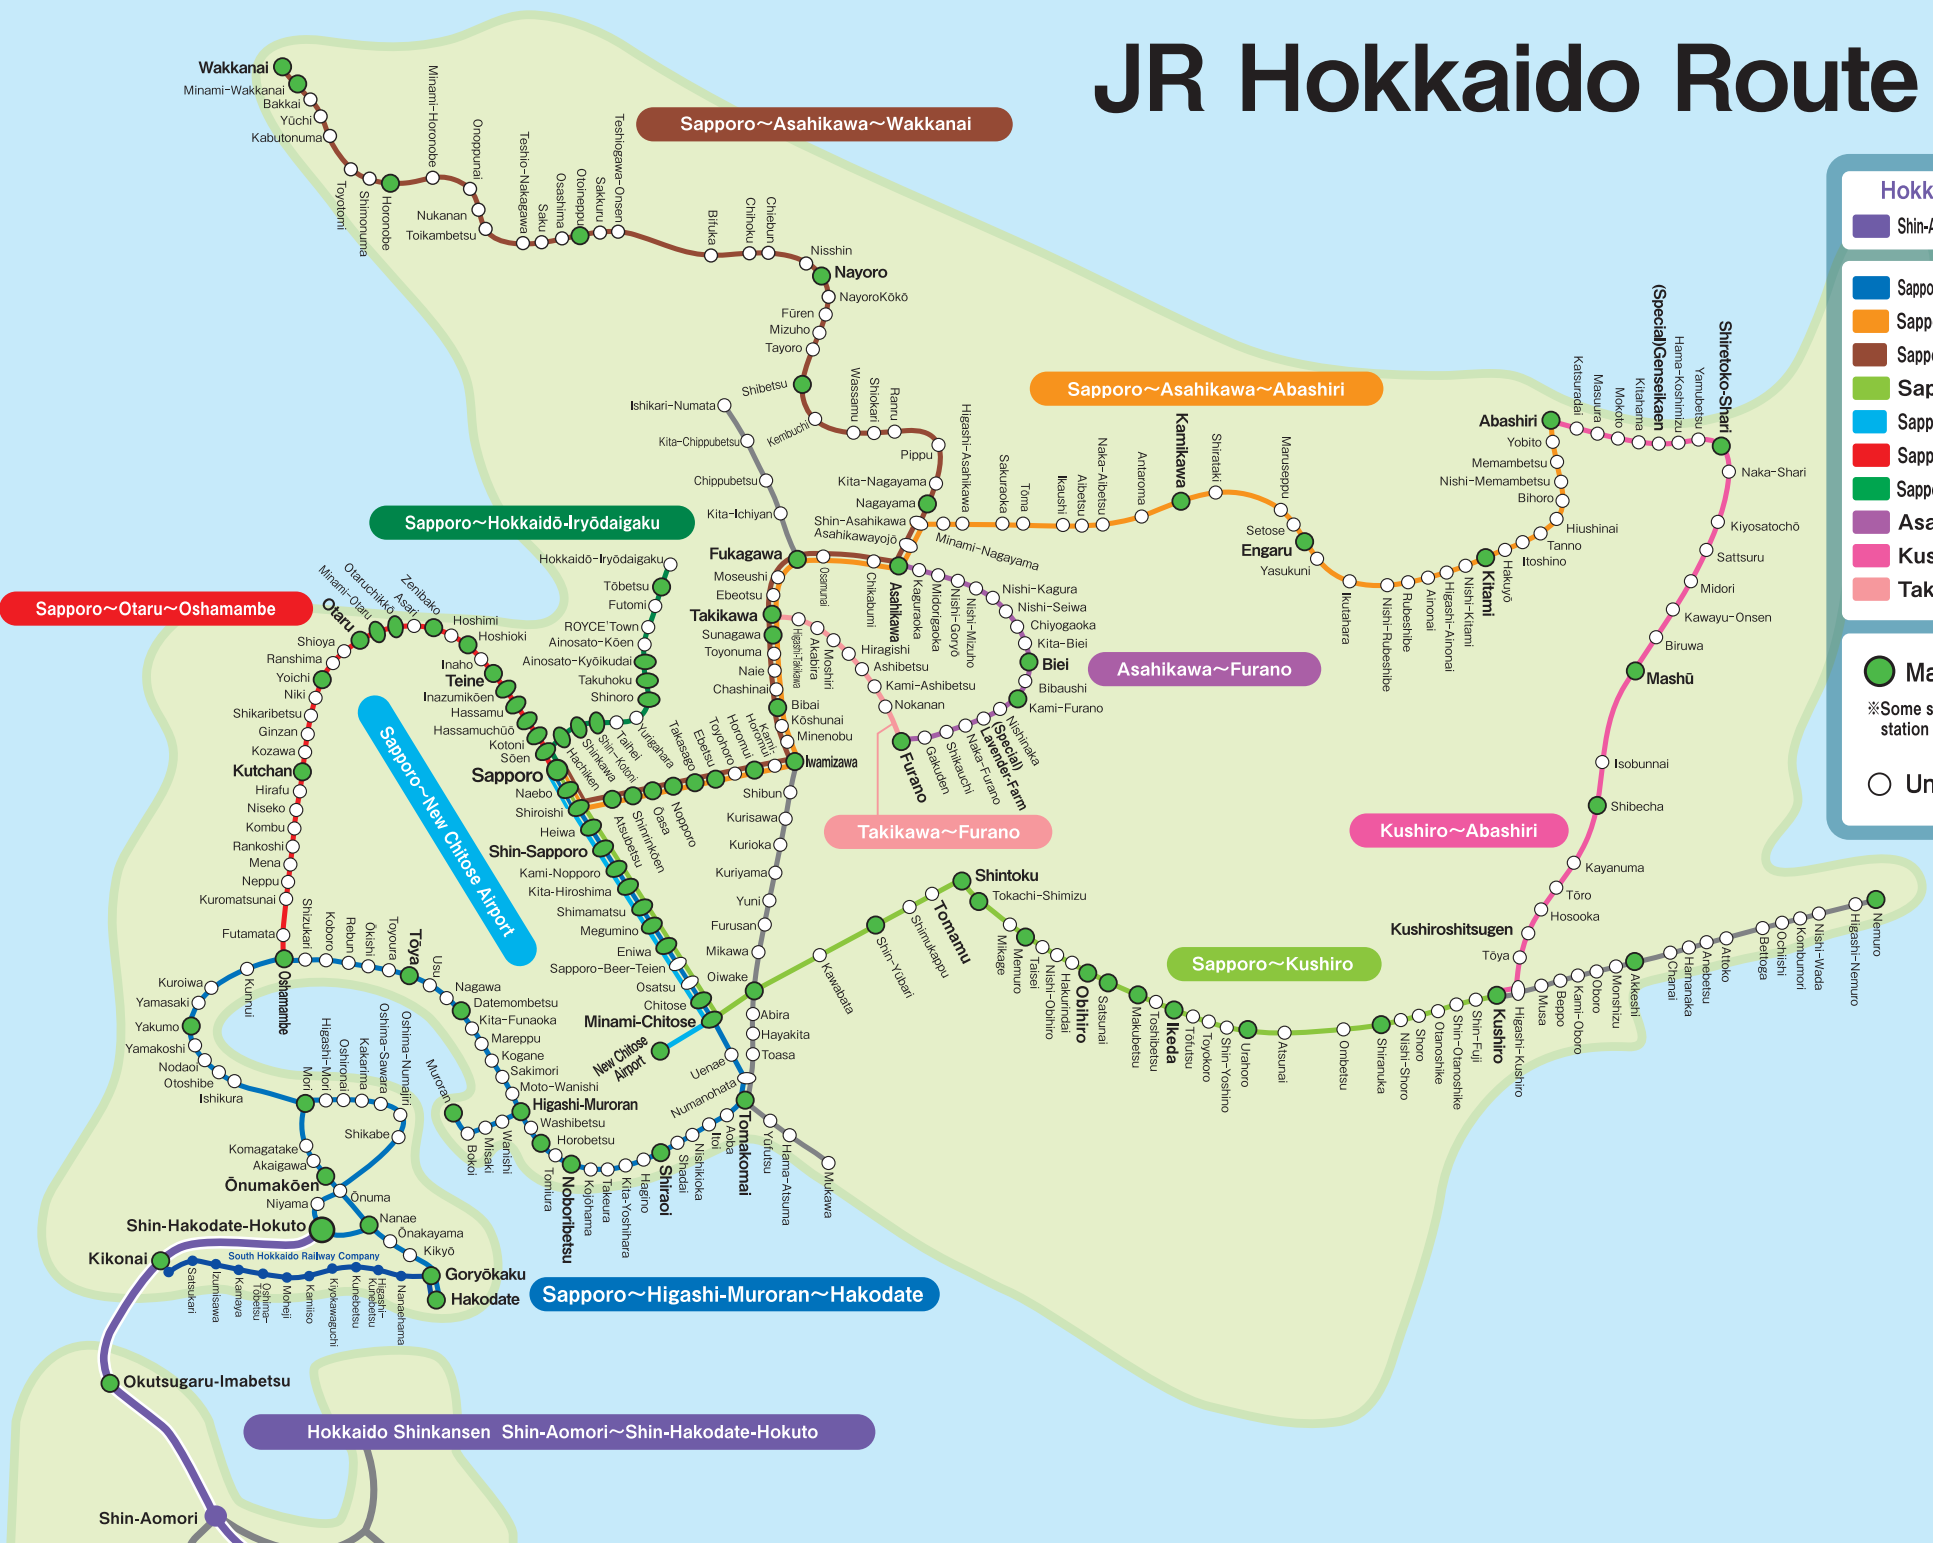

JR Hokkaido Route Map

Hokkaido Shinkansen

- Shin-Aomori~Shin-Hakodate-Hokuto
- Sapporo~Higashi-Muroran~Hakodate
- Sapporo~Asahikawa~Abashiri
- Sapporo~Asahikawa~Wakkanai
- Sapporo~Kushiro
- Sapporo~New Chitose Airport
- Sapporo~Otaru~Oshamambe
- Sapporo~Hokkaido-Iryodaigaku
- Asahikawa~Furano
- Kushiro~Abashiri
- Takikawa~Furano

● Manned station
○ Unmanned station
※Some stations have times w hen station staff members are absent.